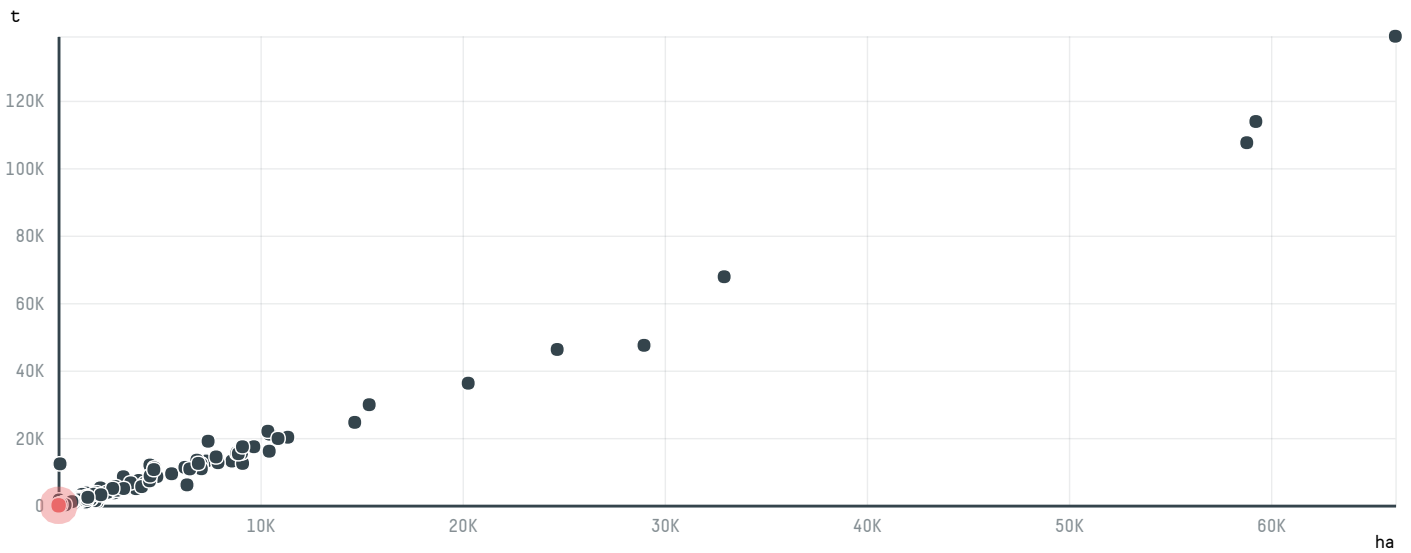

trase

SAS BELCO (EXP-0025/16)

ACTIVITY COMMODITY COUNTRY YEAR
Importer **Coffee** **Brazil** **2016**

SAS BELCO (EXP-0025/16) was the 1470th largest importer of coffee from BRAZIL in 2016, accounting for 19 tons. As an importer, SAS BELCO (EXP-0025/16) sources from 12 municipalities, or 2% of the coffee production municipalities. The main destination of the coffee imported by SAS BELCO (EXP-0025/16) is FRANCE, accounting for 100% of the total.

TOP DESTINATION COUNTRIES OF COFFEE IMPORTED BY SAS BELCO (EXP-0025/16):

COMPARING COMPANIES IMPORTING COFFEE FROM BRAZIL IN 2016

Trase is a partnership between

In collaboration with

and many other organizations and individuals.