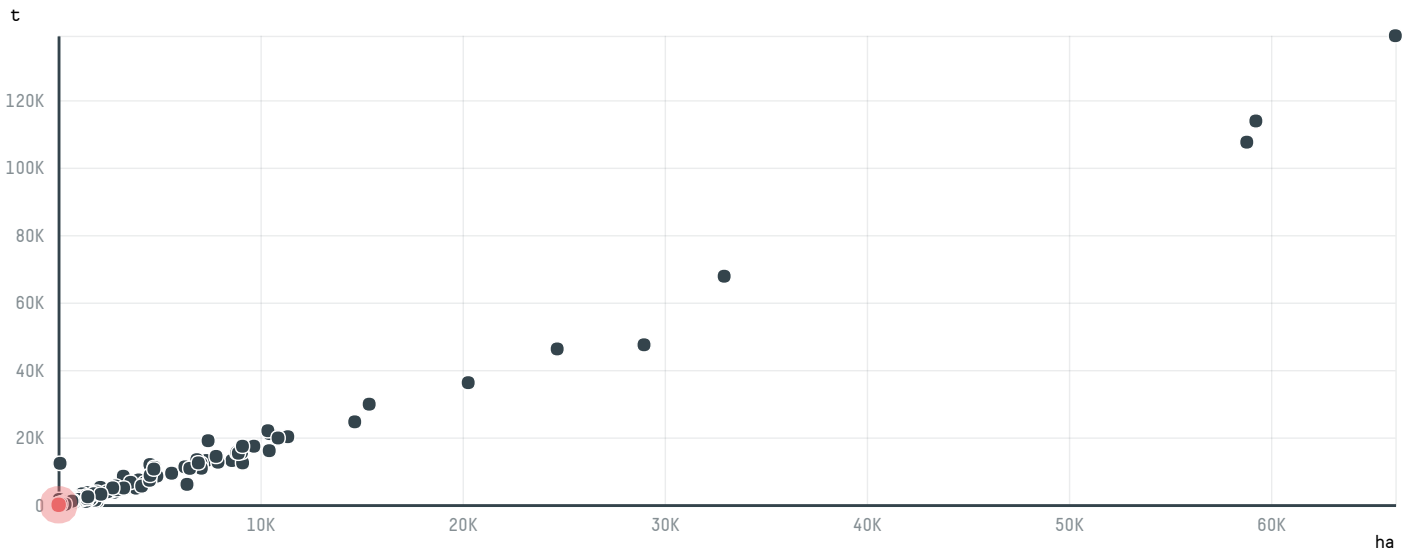

COMPARING COMPANIES IMPORTING COFFEE FROM BRAZIL IN 2016

Trase is a partnership between

In collaboration with

and many other organizations and individuals.

Donors

[Terms of Use](#) · [Privacy policy](#) · [Cookie policy](#) · [Contact us](#)