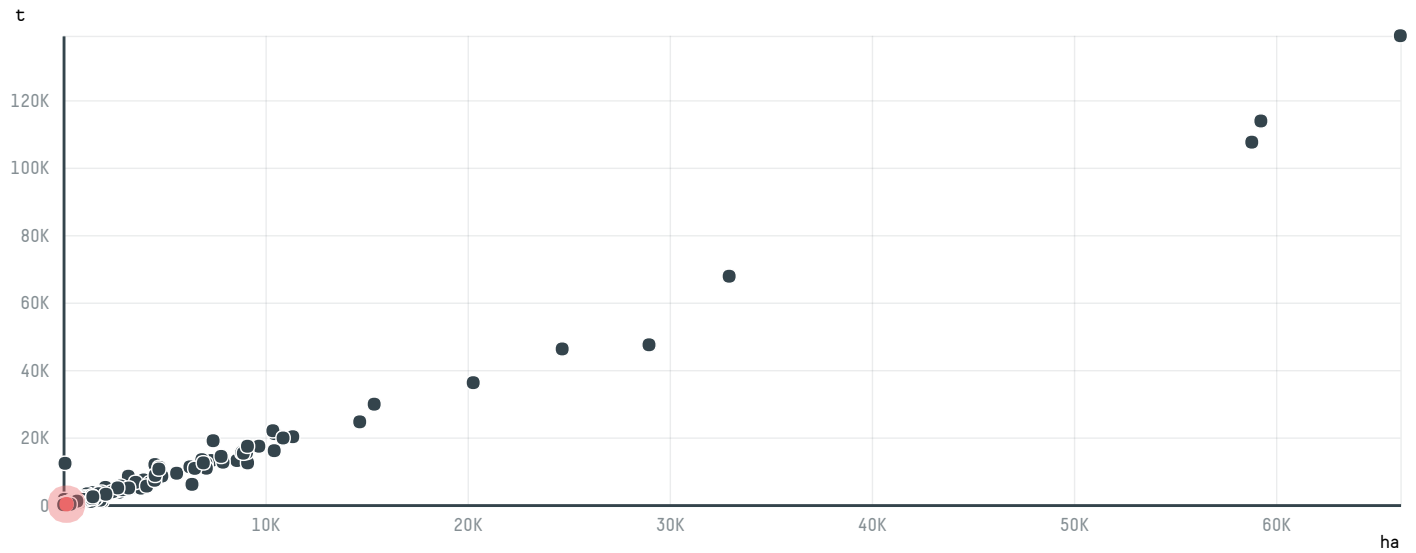

trase

LUIGI LAVAZZA S.P.A. (EXP-0502/16)

ACTIVITY COMMODITY COUNTRY YEAR
Importer **Coffee** **Brazil** **2016**

LUIGI LAVAZZA S.P.A. (EXP-0502/16) was the 536th largest importer of coffee from BRAZIL in 2016, accounting for 200 tons. As an importer, LUIGI LAVAZZA S.P.A. (EXP-0502/16) sources from 12 municipalities, or 2% of the coffee production municipalities. The main destination of the coffee imported by LUIGI LAVAZZA S.P.A. (EXP-0502/16) is FRANCE, accounting for 100% of the total.

TOP DESTINATION COUNTRIES OF COFFEE IMPORTED BY LUIGI LAVAZZA S.P.A. (EXP-0502/16):

COMPARING COMPANIES IMPORTING COFFEE FROM BRAZIL IN 2016

Trase is a partnership between

In collaboration with

and many other organizations and individuals.