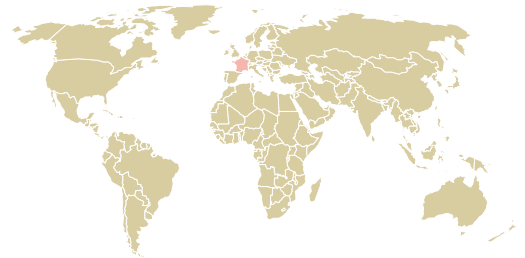

trase

LUIGI LAVAZZA S.P.A. (EXP-0502/16)

ACTIVITY COMMODITY COUNTRY YEAR
Importer **Coffee** **Brazil** **2016**

LUIGI LAVAZZA S.P.A. (EXP-0502/16) was the 536th largest importer of coffee from BRAZIL in 2016, accounting for 200 tons. As an importer, LUIGI LAVAZZA S.P.A. (EXP-0502/16) sources from 12 municipalities, or 2% of the coffee production municipalities. The main destination of the coffee imported by LUIGI LAVAZZA S.P.A. (EXP-0502/16) is FRANCE, accounting for 100% of the total.

TOP DESTINATION COUNTRIES OF COFFEE IMPORTED BY LUIGI LAVAZZA S.P.A. (EXP-0502/16):

COMPARING COMPANIES IMPORTING COFFEE FROM BRAZIL IN 2016

Trase is a partnership between

In collaboration with

and many other organizations and individuals.