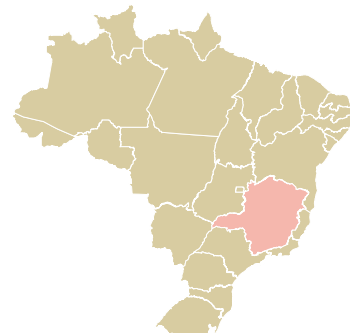

trase

LUIGI LAVAZZA S.P.A. (EXP-0502/16)

ACTIVITY COMMODITY COUNTRY YEAR
Importer **Coffee** **Brazil** **2016**

LUIGI LAVAZZA S.P.A. (EXP-0502/16) was the 536th largest importer of coffee from BRAZIL in 2016, accounting for 200 tons. As an importer, LUIGI LAVAZZA S.P.A. (EXP-0502/16) sources from 12 municipalities, or 2% of the coffee production municipalities. The main destination of the coffee imported by LUIGI LAVAZZA S.P.A. (EXP-0502/16) is FRANCE, accounting for 100% of the total.

TOP DESTINATION COUNTRIES OF COFFEE IMPORTED BY LUIGI LAVAZZA S.P.A. (EXP-0502/16):

COMPARING COMPANIES IMPORTING COFFEE FROM BRAZIL IN 2016

Trase is a partnership between

In collaboration with

and many other organizations and individuals.