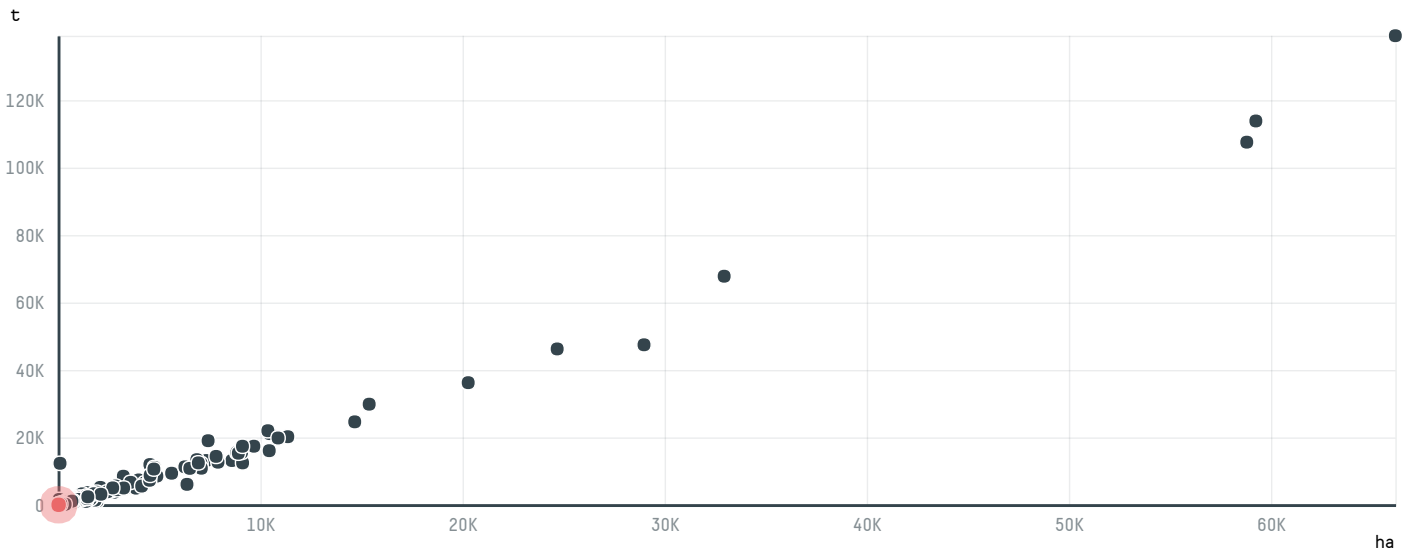

trase

IBERICAFE IMPORT S.L. (EXP-0318/16)

ACTIVITY	COMMODITY	COUNTRY	YEAR
Importer	Coffee	Brazil	2016

IBERICAFE IMPORT S.L. (EXP-0318/16) was the 1463rd largest importer of coffee from BRAZIL in 2016, accounting for 19 tons. As an importer, IBERICAFE IMPORT S.L. (EXP-0318/16) sources from 12 municipalities, or 2% of the coffee production municipalities. The main destination of the coffee imported by IBERICAFE IMPORT S.L. (EXP-0318/16) is FRANCE, accounting for 100% of the total.

TOP DESTINATION COUNTRIES OF COFFEE IMPORTED BY IBERICAFE IMPORT S.L. (EXP-0318/16):

COMPARING COMPANIES IMPORTING COFFEE FROM BRAZIL IN 2016

Trase is a partnership between

In collaboration with

and many other organizations and individuals.