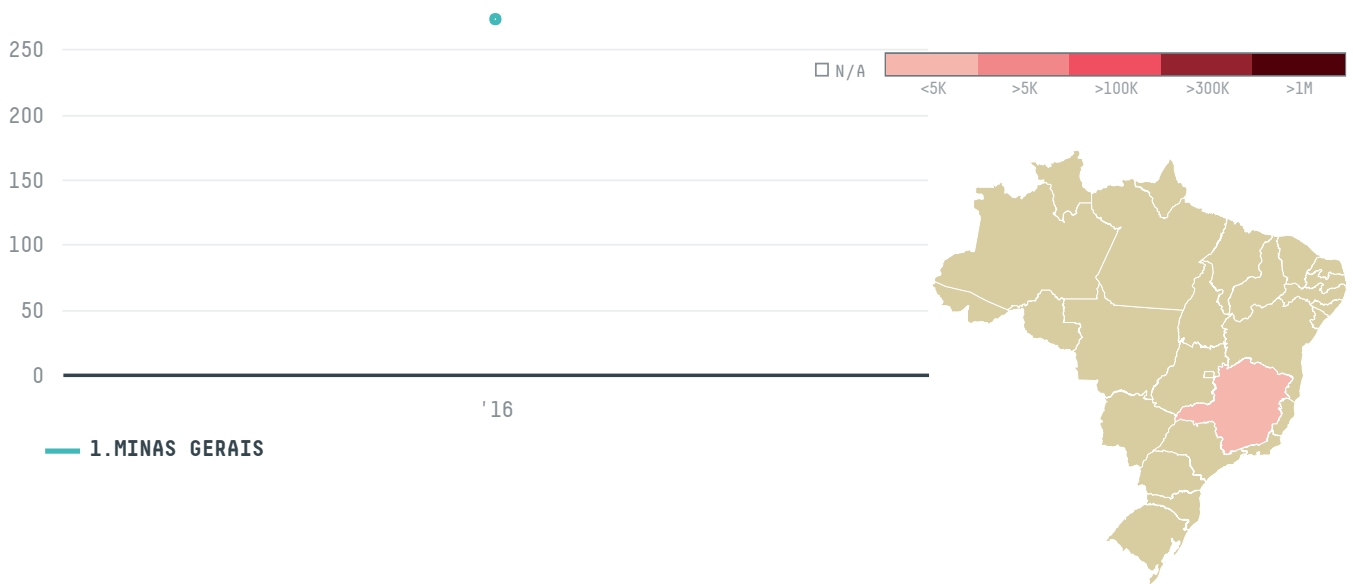

TOP DESTINATION COUNTRIES OF COFFEE IMPORTED BY COEX COFFEE INTERNATIONAL INC (EXP-0465/15A):

This website uses cookies to provide you with an improved user experience. By continuing to browse this site, you consent to the use of cookies and similar technologies. Please visit our [privacy policy](#) for further details.

I AGREE