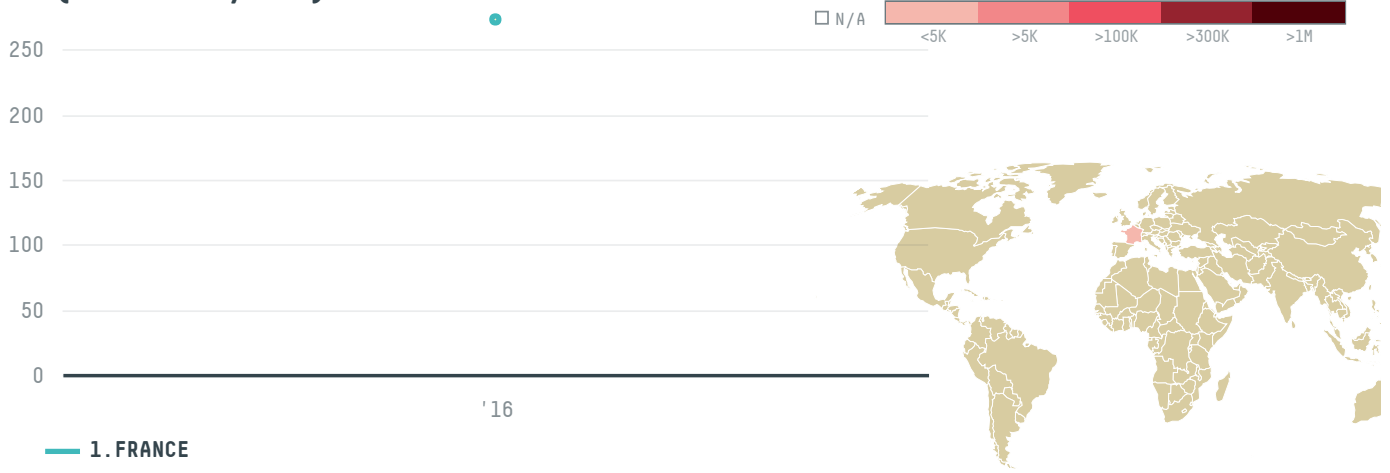

TOP DESTINATION COUNTRIES OF COFFEE IMPORTED BY COEX COFFEE INTERNATIONAL INC (EXP-0465/15A):

This website uses cookies to provide you with an improved user experience. By continuing to browse this site, you consent to the use of cookies and similar technologies. Please visit our [privacy policy](#) for further details.

I AGREE