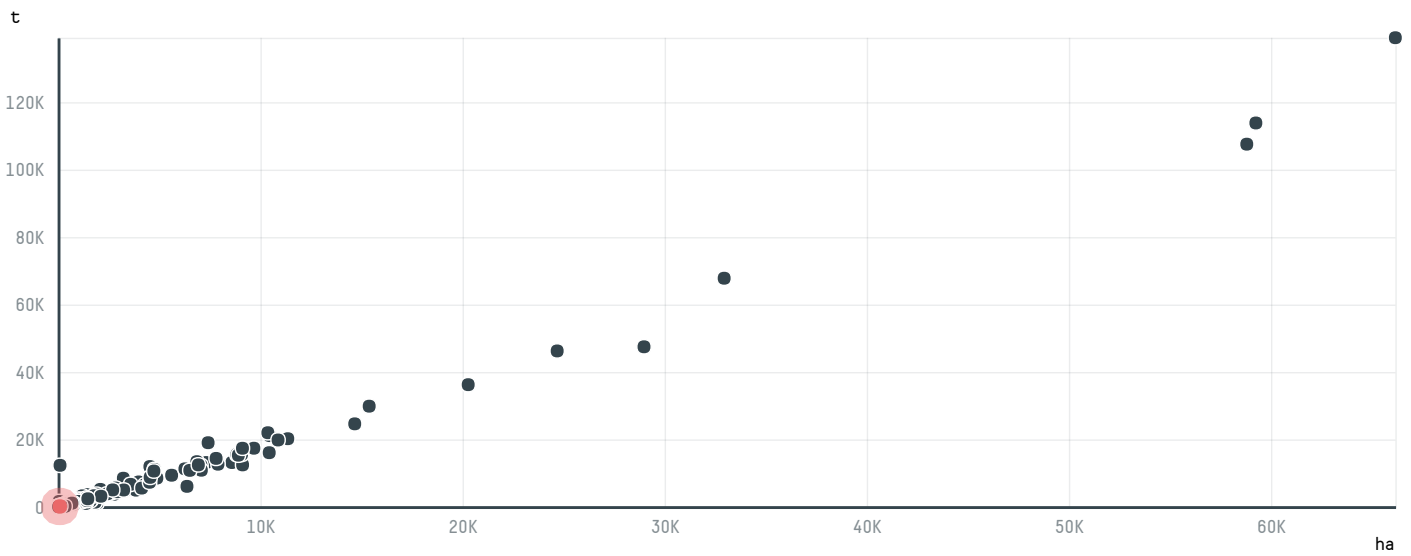

trase

HAMBURG COFFEE COMPANY, HACOFCO MBH (EXP-0879/15F)

ACTIVITY COMMODITY COUNTRY YEAR
Importer **Coffee** **Brazil** **2016**

HAMBURG COFFEE COMPANY, HACOFCO MBH (EXP-0879/15F) was the 716th largest importer of coffee from BRAZIL in 2016, accounting for 120 tons. As an importer, HAMBURG COFFEE COMPANY, HACOFCO MBH (EXP-0879/15F) sources from 4 municipalities, or 1% of the coffee production municipalities. The main destination of the coffee imported by HAMBURG COFFEE COMPANY, HACOFCO MBH (EXP-0879/15F) is ECUADOR, accounting for 100% of the total.

TOP DESTINATION COUNTRIES OF COFFEE IMPORTED BY HAMBURG COFFEE COMPANY, HACOFCO MBH (EXP-0879/15F):

□ N/A

<5K >5K >100K >300K >1M

COMPARING COMPANIES IMPORTING COFFEE FROM BRAZIL IN 2016

Trase is a partnership between