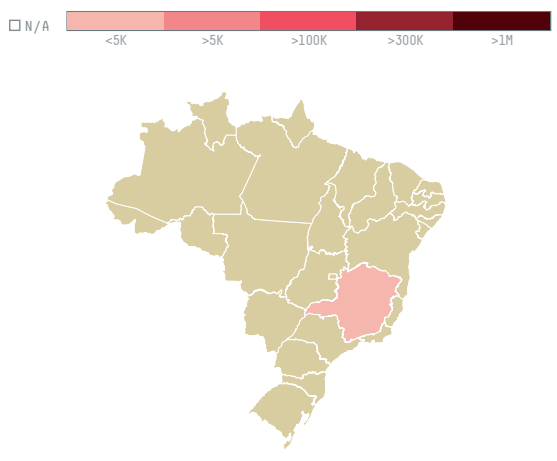

trase

KAFFEHANDEL GOLDSTEIN GMBH (EXP-0562/16B)

ACTIVITY	COMMODITY	COUNTRY	YEAR
Importer	Coffee	Brazil	2016

KAFFEHANDEL GOLDSTEIN GMBH (EXP-0562/16B) was the 626th largest importer of coffee from BRAZIL in 2016, accounting for 158 tons. As an importer, KAFFEHANDEL GOLDSTEIN GMBH (EXP-0562/16B) sources from 1 municipalities, or 0% of the coffee production municipalities. The main destination of the coffee imported by KAFFEHANDEL GOLDSTEIN GMBH (EXP-0562/16B) is CROATIA, accounting for 100% of the total.

TOP DESTINATION COUNTRIES OF COFFEE IMPORTED BY KAFFEHANDEL GOLDSTEIN GMBH (EXP-0562/16B):

□ N/A <5K >5K >100K >300K >1M

COMPARING COMPANIES IMPORTING COFFEE FROM BRAZIL IN 2016

Trase is a partnership between