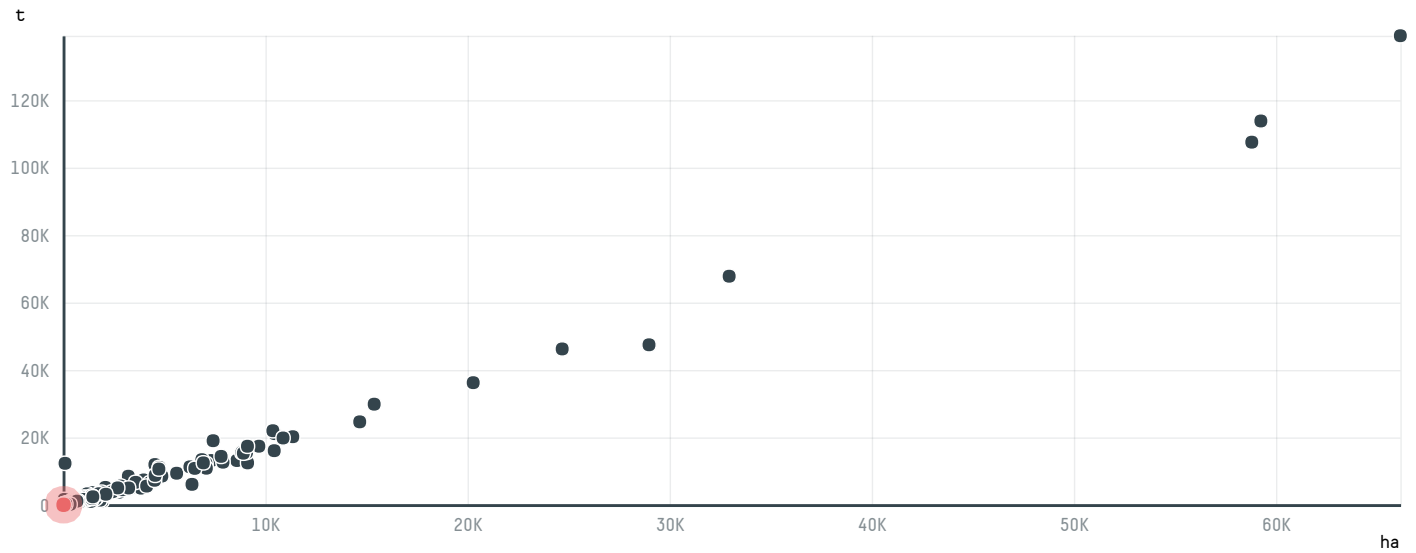

COMPARING COMPANIES IMPORTING COFFEE FROM BRAZIL IN 2016

Trase is a partnership between

In collaboration with

and many other organizations and individuals.

Donors

[Terms of Use](#) · [Privacy policy](#) · [Cookie policy](#) · [Contact us](#)