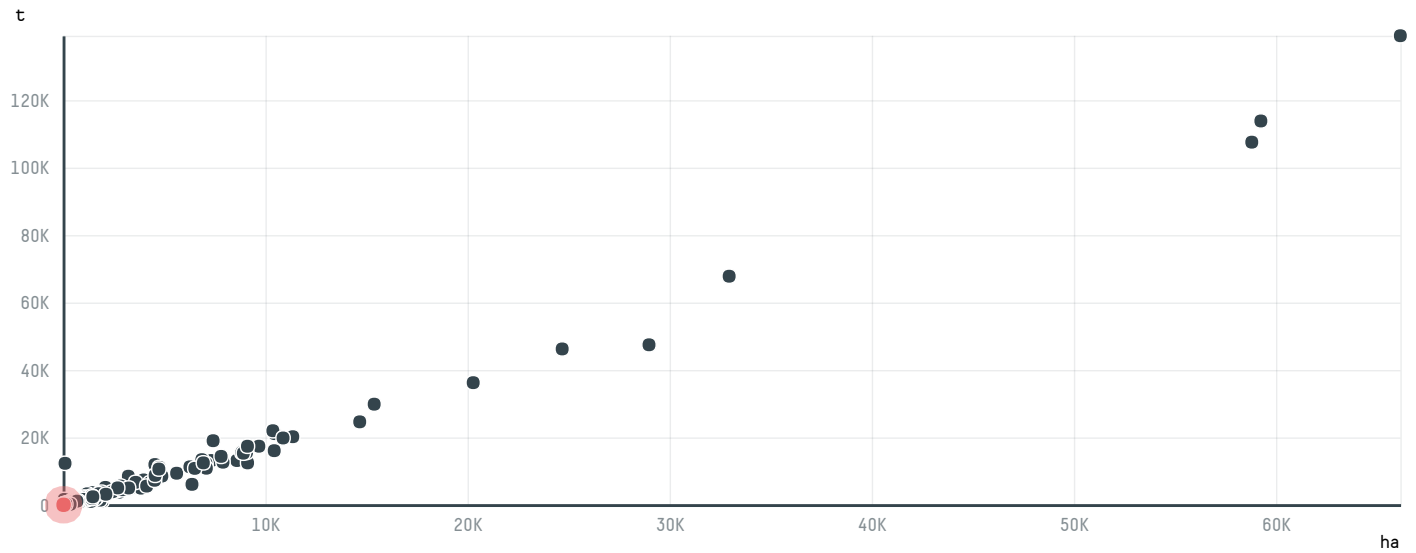

trase

KEN GABAY COFFEE LTD (EXP-1041/15)

ACTIVITY COMMODITY COUNTRY YEAR
Importer **Coffee** **Brazil** **2016**

KEN GABAY COFFEE LTD (EXP-1041/15) was the 1432nd largest importer of coffee from BRAZIL in 2016, accounting for 19 tons. As an importer, KEN GABAY COFFEE LTD (EXP-1041/15) sources from 3 municipalities, or 0% of the coffee production municipalities. The main destination of the coffee imported by KEN GABAY COFFEE LTD (EXP-1041/15) is CANADA, accounting for 100% of the total.

TOP DESTINATION COUNTRIES OF COFFEE IMPORTED BY KEN GABAY COFFEE LTD (EXP-1041/15):

COMPARING COMPANIES IMPORTING COFFEE FROM BRAZIL IN 2016

Trase is a partnership between

In collaboration with

and many other organizations and individuals.