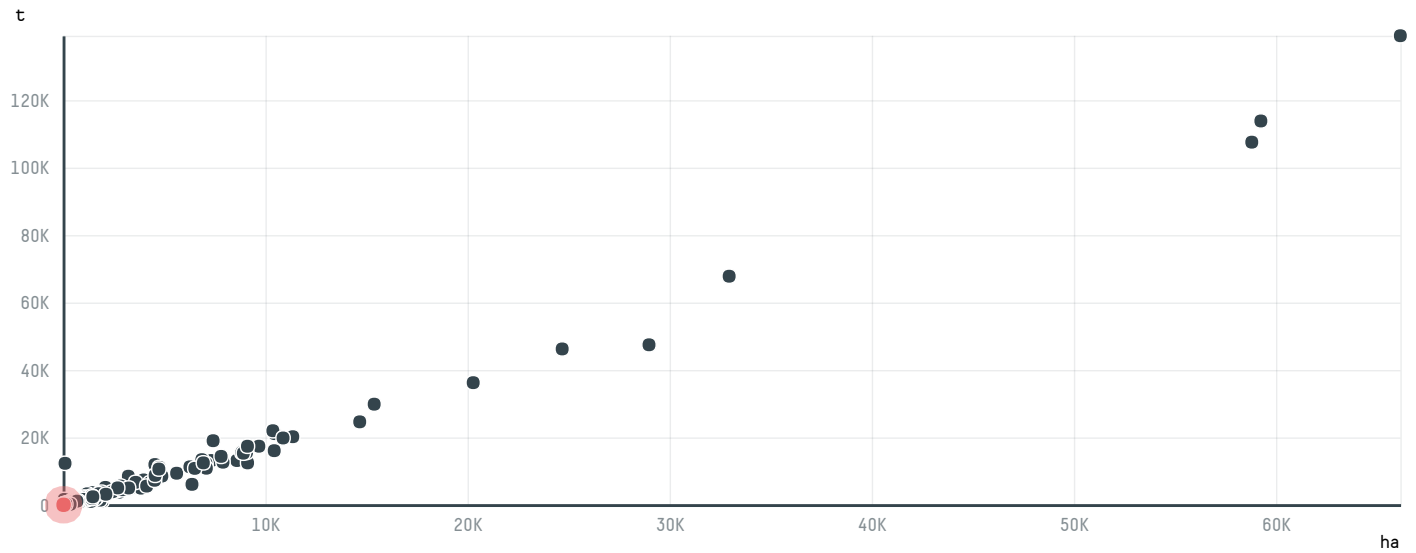

trase

KEN GABAY COFFEE LTD (EXP-1040/15)

ACTIVITY	COMMODITY	COUNTRY	YEAR
Importer	Coffee	Brazil	2016

KEN GABAY COFFEE LTD (EXP-1040/15) was the 1477th largest importer of coffee from BRAZIL in 2016, accounting for 19 tons. As an importer, KEN GABAY COFFEE LTD (EXP-1040/15) sources from 3 municipalities, or 0% of the coffee production municipalities. The main destination of the coffee imported by KEN GABAY COFFEE LTD (EXP-1040/15) is CANADA, accounting for 100% of the total.

TOP DESTINATION COUNTRIES OF COFFEE IMPORTED BY KEN GABAY COFFEE LTD (EXP-1040/15):

COMPARING COMPANIES IMPORTING COFFEE FROM BRAZIL IN 2016

Trase is a partnership between

In collaboration with

and many other organizations and individuals.