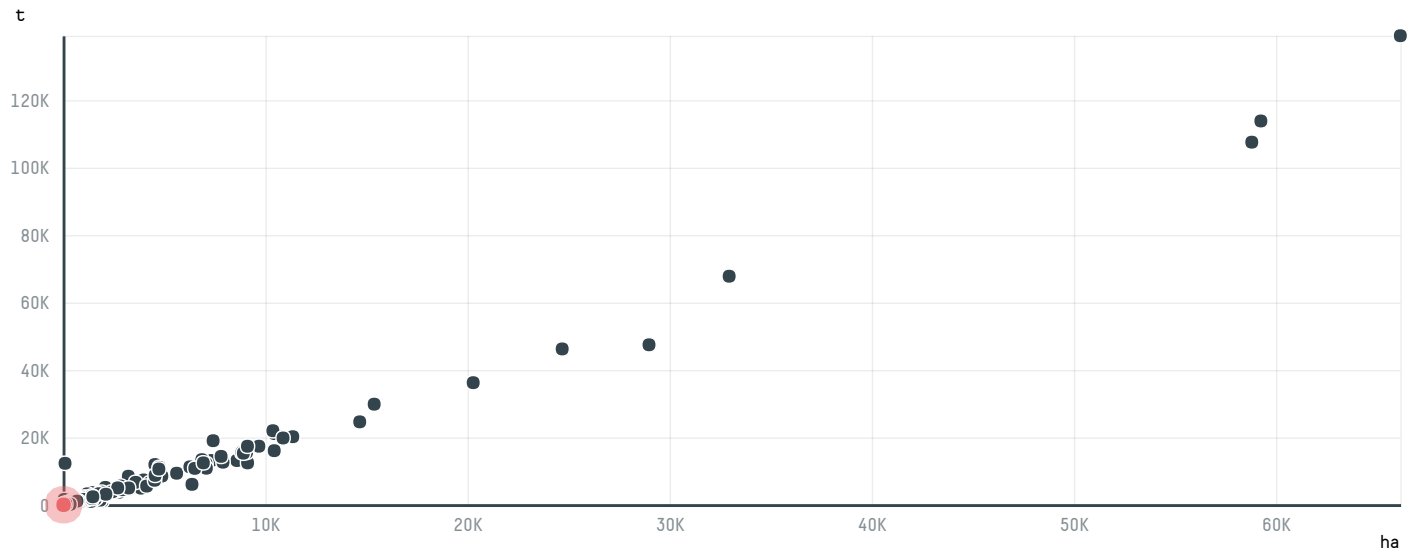

COMPARING COMPANIES IMPORTING COFFEE FROM BRAZIL IN 2016

Trase is a partnership between

In collaboration with

and many other organizations and individuals.

Donors

[Terms of Use](#) · [Privacy policy](#) · [Cookie policy](#) · [Contact us](#)