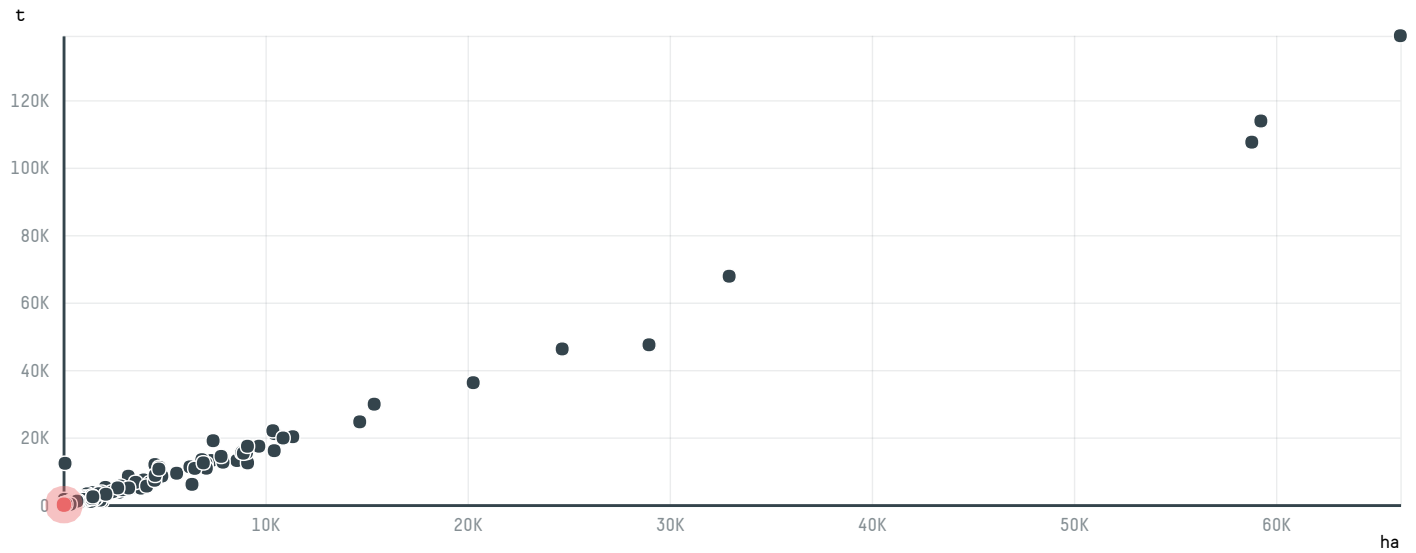

trase

SUCAFINA SA (EXP-0983/15B)

ACTIVITY COMMODITY COUNTRY YEAR
Importer **Coffee** **Brazil** **2016**

SUCAFINA SA (EXP-0983/15B) was the 1028th largest importer of coffee from BRAZIL in 2016, accounting for 58 tons. As an importer, SUCAFINA SA (EXP-0983/15B) sources from 6 municipalities, or 1% of the coffee production municipalities. The main destination of the coffee imported by SUCAFINA SA (EXP-0983/15B) is BELGIUM, accounting for 100% of the total.

TOP DESTINATION COUNTRIES OF COFFEE IMPORTED BY SUCAFINA SA (EXP-0983/15B):

COMPARING COMPANIES IMPORTING COFFEE FROM BRAZIL IN 2016

Trase is a partnership between

In collaboration with

and many other organizations and individuals.