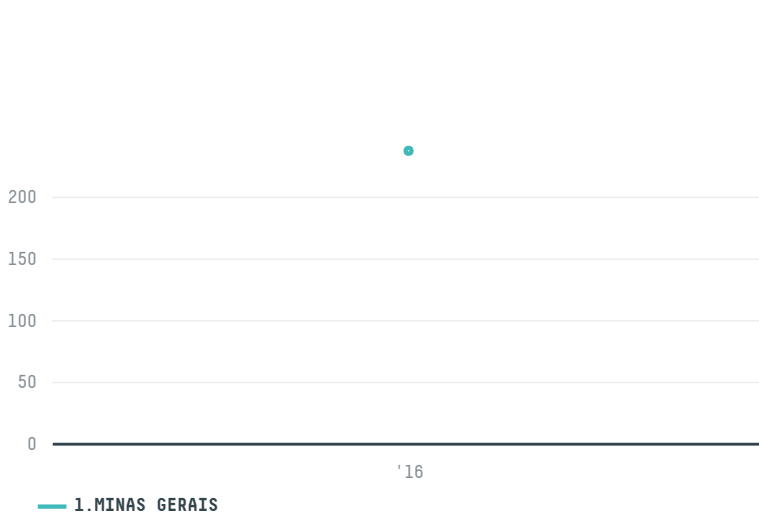

trase

SUCAFINA SA (EXP-0620/15A)

ACTIVITY: **Importer**
COMMODITY: **Coffee**
COUNTRY: **Brazil**
YEAR: **2016**

SUCAFINA SA (EXP-0620/15A) was the 465th largest importer of coffee from BRAZIL in 2016, accounting for 238 tons. As an importer, SUCAFINA SA (EXP-0620/15A) sources from 6 municipalities, or 1% of the coffee production municipalities. The main destination of the coffee imported by SUCAFINA SA (EXP-0620/15A) is BELGIUM, accounting for 100% of the total.

TOP DESTINATION COUNTRIES OF COFFEE IMPORTED BY SUCAFINA SA (EXP-0620/15A):

COMPARING COMPANIES IMPORTING COFFEE FROM BRAZIL IN 2016

Trase is a partnership between

In collaboration with

and many other organizations and individuals.