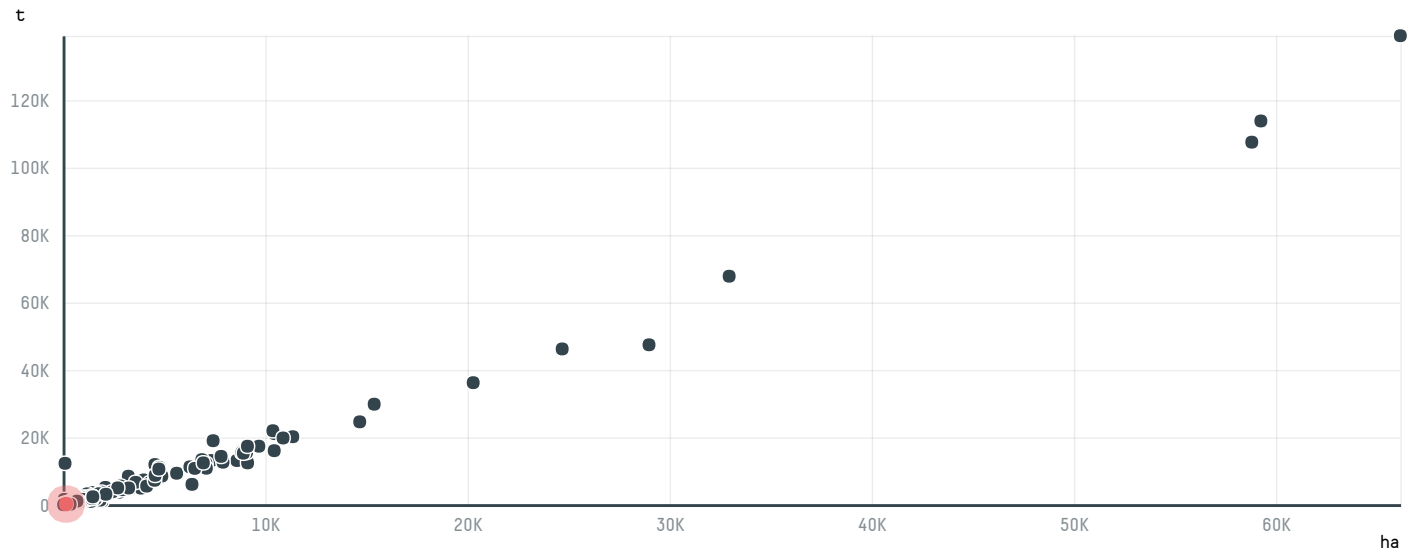

trase

SUCAFINA SA (EXP-0620/15A)

ACTIVITY: **Importer**
COMMODITY: **Coffee**
COUNTRY: **Brazil**
YEAR: **2016**

SUCAFINA SA (EXP-0620/15A) was the 465th largest importer of coffee from BRAZIL in 2016, accounting for 238 tons. As an importer, SUCAFINA SA (EXP-0620/15A) sources from 6 municipalities, or 1% of the coffee production municipalities. The main destination of the coffee imported by SUCAFINA SA (EXP-0620/15A) is BELGIUM, accounting for 100% of the total.

TOP DESTINATION COUNTRIES OF COFFEE IMPORTED BY SUCAFINA SA (EXP-0620/15A):

COMPARING COMPANIES IMPORTING COFFEE FROM BRAZIL IN 2016

Trase is a partnership between

In collaboration with

and many other organizations and individuals.