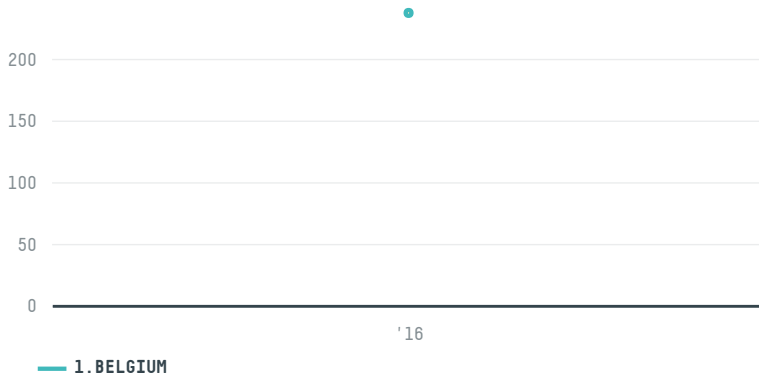

TOP DESTINATION COUNTRIES OF COFFEE IMPORTED BY SUCAFINA SA (EXP-0620/15A):