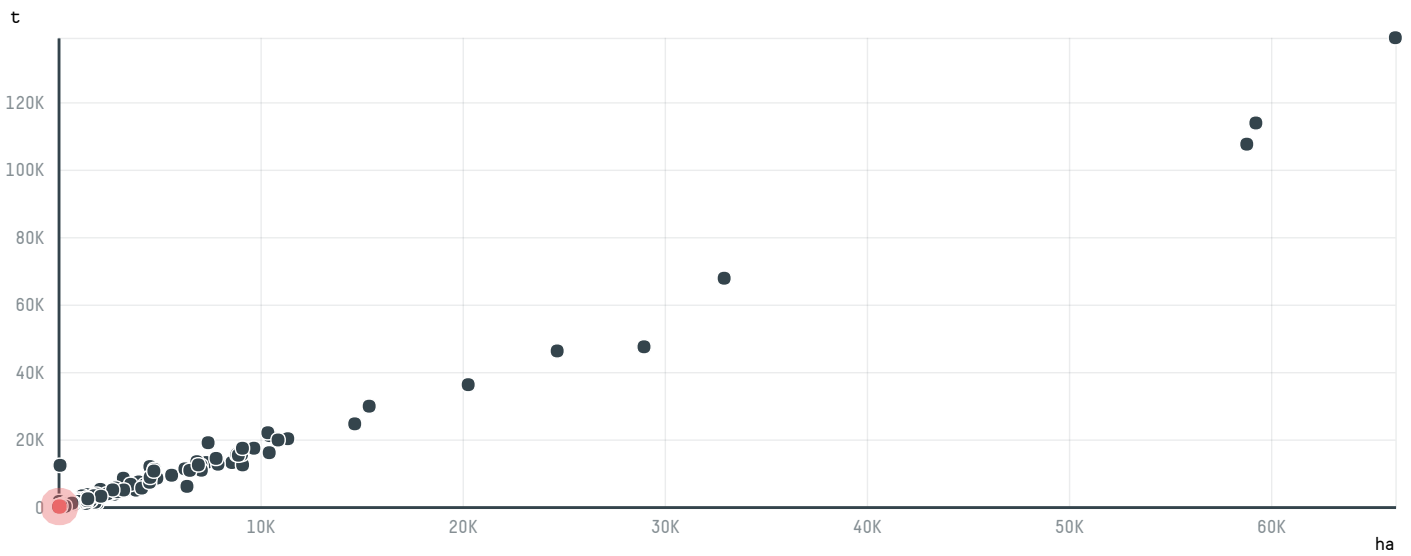

COMPARING COMPANIES IMPORTING COFFEE FROM BRAZIL IN 2016

Trase is a partnership between

In collaboration with

and many other organizations and individuals.

Donors

[Terms of Use](#) · [Privacy policy](#) · [Cookie policy](#) · [Contact us](#)

This website uses cookies to provide you with an improved user experience. By continuing to browse this site, you consent to the use of cookies and similar technologies. Please visit our [privacy policy](#) for further details.

I AGREE