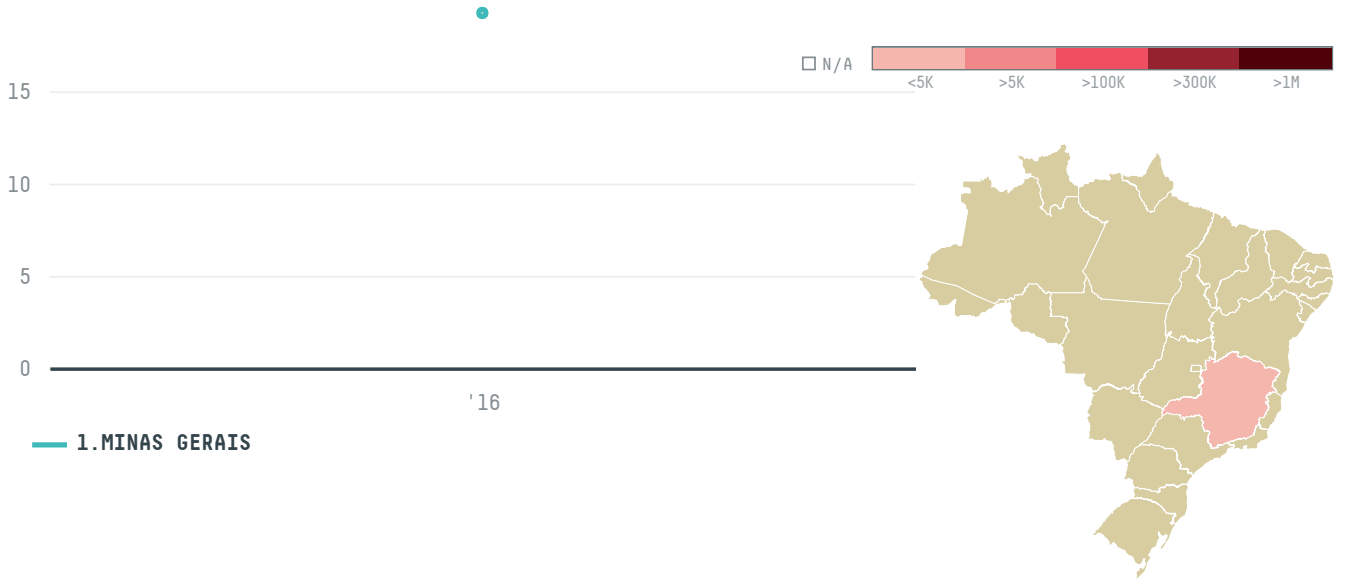

Trase is a partnership between

In collaboration with

and many other organizations

Donors

This website uses cookies to provide you with an improved user experience. By continuing to browse this site, you consent to the use of cookies and similar technologies. Please visit our [privacy policy](#) for further details.

I AGREE