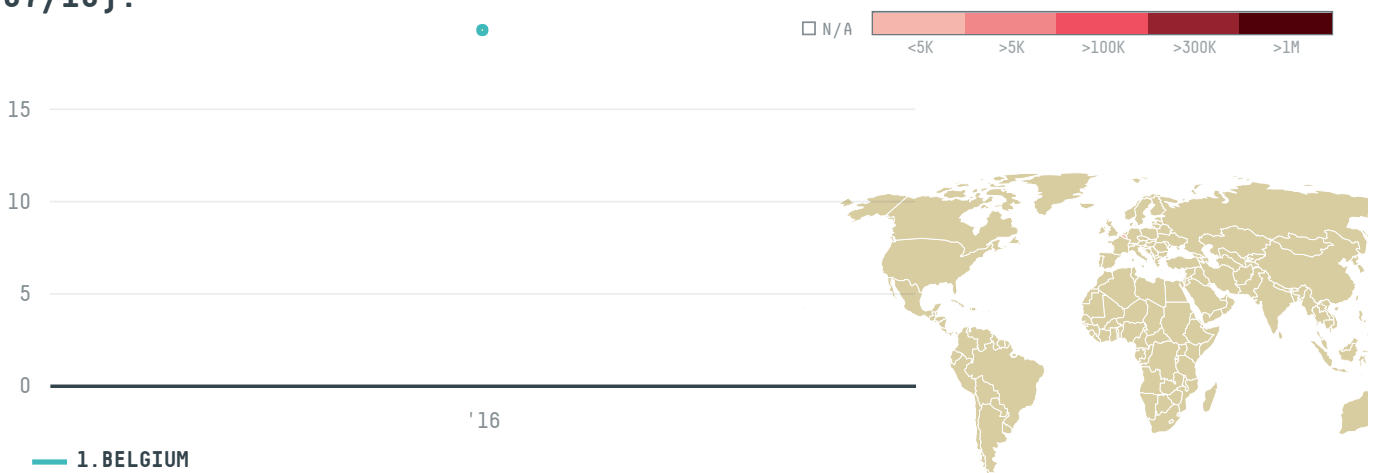

TOP DESTINATION COUNTRIES OF COFFEE IMPORTED BY G. BIJDENDIJK B.V. (EXP- 0867/16):

This website uses cookies to provide you with an improved user experience. By continuing to browse this site, you consent to the use of cookies and similar technologies. Please visit our [privacy policy](#) for further details.

I AGREE