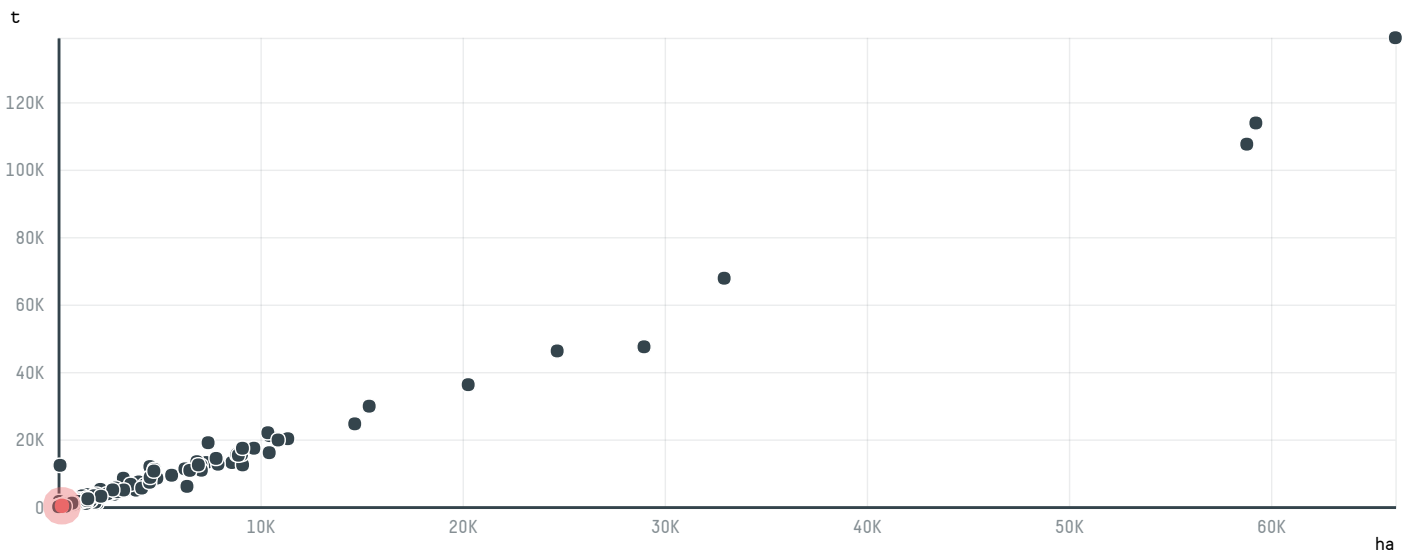

COMPARING COMPANIES IMPORTING COFFEE FROM BRAZIL IN 2016

Trase is a partnership between

In collaboration with

and many other organizations and individuals.

Donors

[Terms of Use](#) · [Privacy policy](#) · [Cookie policy](#) · [Contact us](#)

This website uses cookies to provide you with an improved user experience. By continuing to browse this site, you consent to the use of cookies and similar technologies. Please visit our [privacy policy](#) for further details.

I AGREE