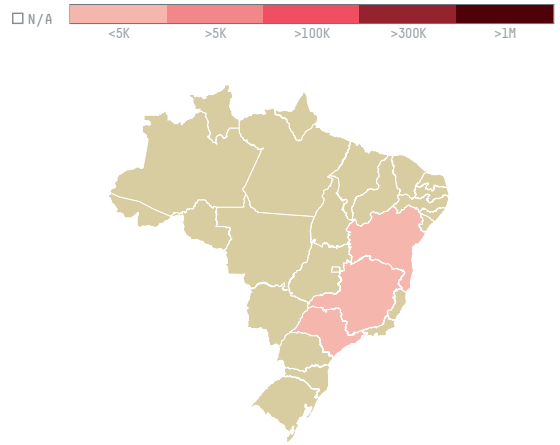

trase

THE SERENGETI TRADING COMPANY (EXP-0310/15)

ACTIVITY	COMMODITY	COUNTRY	YEAR
Importer	Coffee	Brazil	2016

THE SERENGETI TRADING COMPANY (EXP-0310/15) was the 1225th largest importer of coffee from BRAZIL in 2016, accounting for 38 tons. As an importer, THE SERENGETI TRADING COMPANY (EXP-0310/15) sources from 31 municipalities, or 5% of the coffee production municipalities. The main destination of the coffee imported by THE SERENGETI TRADING COMPANY (EXP-0310/15) is UNITED STATES, accounting for 100% of the total.

TOP DESTINATION COUNTRIES OF COFFEE IMPORTED BY THE SERENGETI TRADING COMPANY (EXP-0310/15):

□ N/A <5K >5K >100K >300K >1M

COMPARING COMPANIES IMPORTING COFFEE FROM BRAZIL IN 2016

Trase is a partnership between