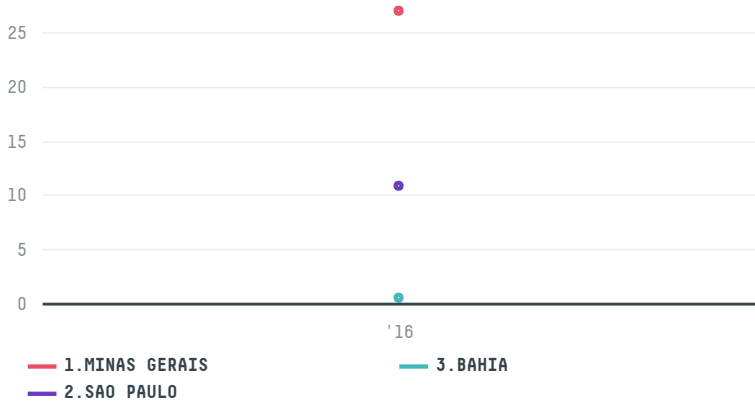

COMPARING COMPANIES IMPORTING COFFEE FROM BRAZIL IN 2016

Trase is a partnership between

In collaboration with

and many other organizations and individuals.

Donors

[Terms of Use](#) · [Privacy policy](#) · [Cookie policy](#) · [Contact us](#)

This website uses cookies to provide you with an improved user experience. By continuing to browse this site, you consent to the use of cookies and similar technologies. Please visit our [privacy policy](#) for further details.

I AGREE