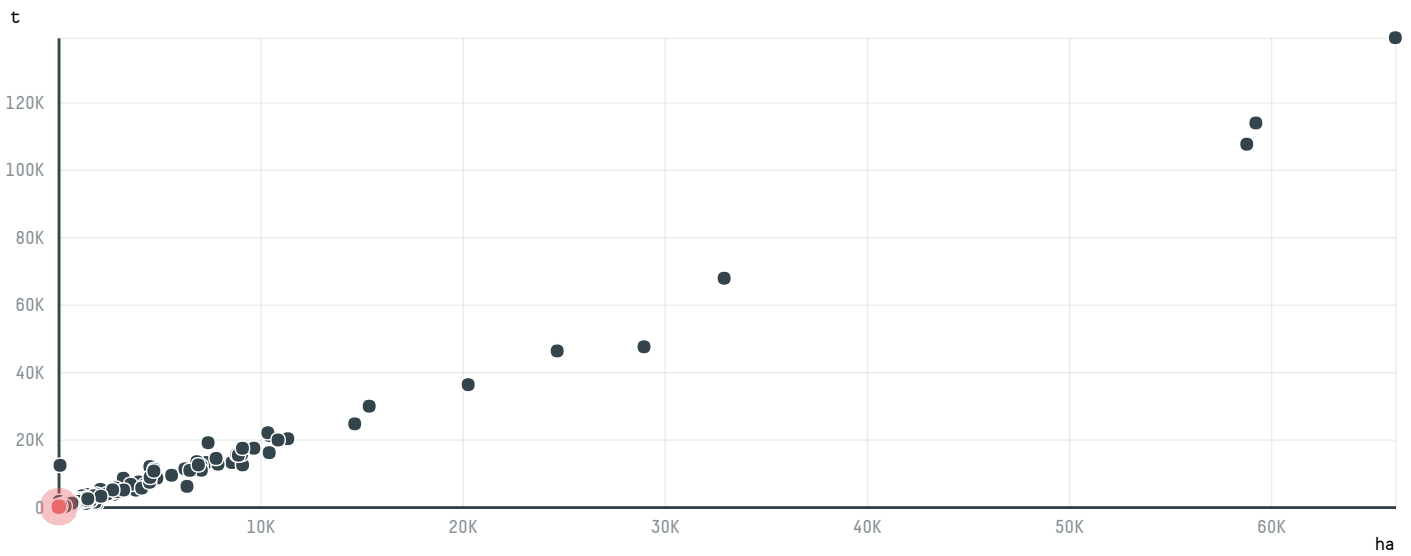

trase

THE SERENGETI TRADING COMPANY (EXP-0310/15)

ACTIVITY	COMMODITY	COUNTRY	YEAR
Importer	Coffee	Brazil	2016

THE SERENGETI TRADING COMPANY (EXP-0310/15) was the 1225th largest importer of coffee from BRAZIL in 2016, accounting for 38 tons. As an importer, THE SERENGETI TRADING COMPANY (EXP-0310/15) sources from 31 municipalities, or 5% of the coffee production municipalities. The main destination of the coffee imported by THE SERENGETI TRADING COMPANY (EXP-0310/15) is UNITED STATES, accounting for 100% of the total.

TOP DESTINATION COUNTRIES OF COFFEE IMPORTED BY THE SERENGETI TRADING COMPANY (EXP-0310/15):

□ N/A <5K >5K >100K >300K >1M

COMPARING COMPANIES IMPORTING COFFEE FROM BRAZIL IN 2016

Trase is a partnership between