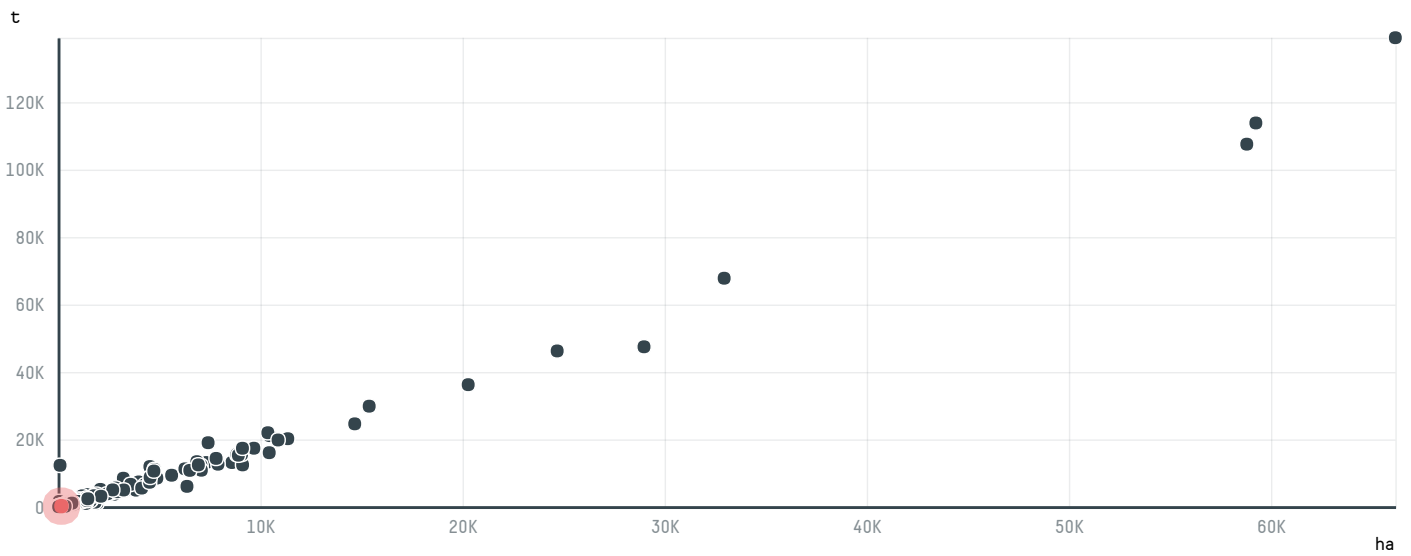

COMPARING COMPANIES IMPORTING COFFEE FROM BRAZIL IN 2016

Trase is a partnership between

In collaboration with

and many other organizations and individuals.

Donors

[Terms of Use](#) · [Privacy policy](#) · [Cookie policy](#) · [Contact us](#)

This website uses cookies to provide you with an improved user experience. By continuing to browse this site, you consent to the use of cookies and similar technologies. Please visit our [privacy policy](#) for further details.

I AGREE