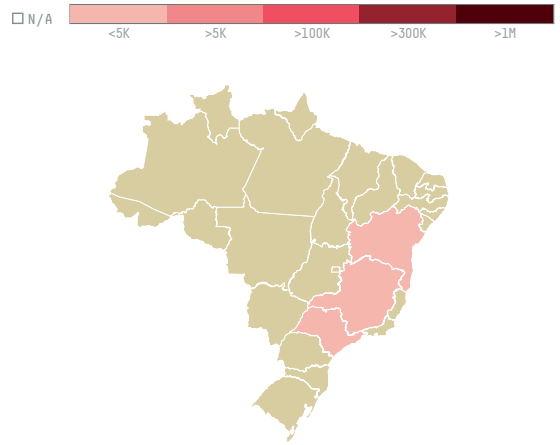

trase

THE FOLGER COFFEE COMPANY (EXP-0164/16)

ACTIVITY	COMMODITY	COUNTRY	YEAR
Importer	Coffee	Brazil	2016

THE FOLGER COFFEE COMPANY (EXP-0164/16) was the 510th largest importer of coffee from BRAZIL in 2016, accounting for 216 tons. As an importer, THE FOLGER COFFEE COMPANY (EXP-0164/16) sources from 31 municipalities, or 5% of the coffee production municipalities. The main destination of the coffee imported by THE FOLGER COFFEE COMPANY (EXP-0164/16) is UNITED STATES, accounting for 100% of the total.

TOP DESTINATION COUNTRIES OF COFFEE IMPORTED BY THE FOLGER COFFEE COMPANY (EXP-0164/16):

COMPARING COMPANIES IMPORTING COFFEE FROM BRAZIL IN 2016

Trase is a partnership between

In collaboration with

and many other organizations and individuals.