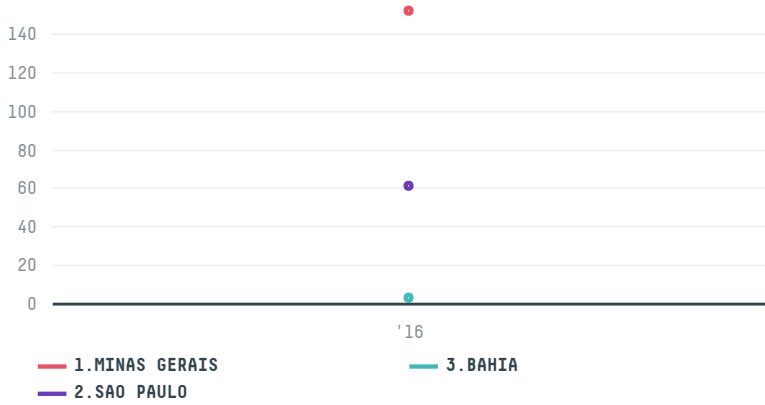

COMPARING COMPANIES IMPORTING COFFEE FROM BRAZIL IN 2016

Trase is a partnership between

In collaboration with

and many other organizations and individuals.

Donors

[Terms of Use](#) · [Privacy policy](#) · [Cookie policy](#) · [Contact us](#)

This website uses cookies to provide you with an improved user experience. By continuing to browse this site, you consent to the use of cookies and similar technologies. Please visit our [privacy policy](#) for further details.

I AGREE