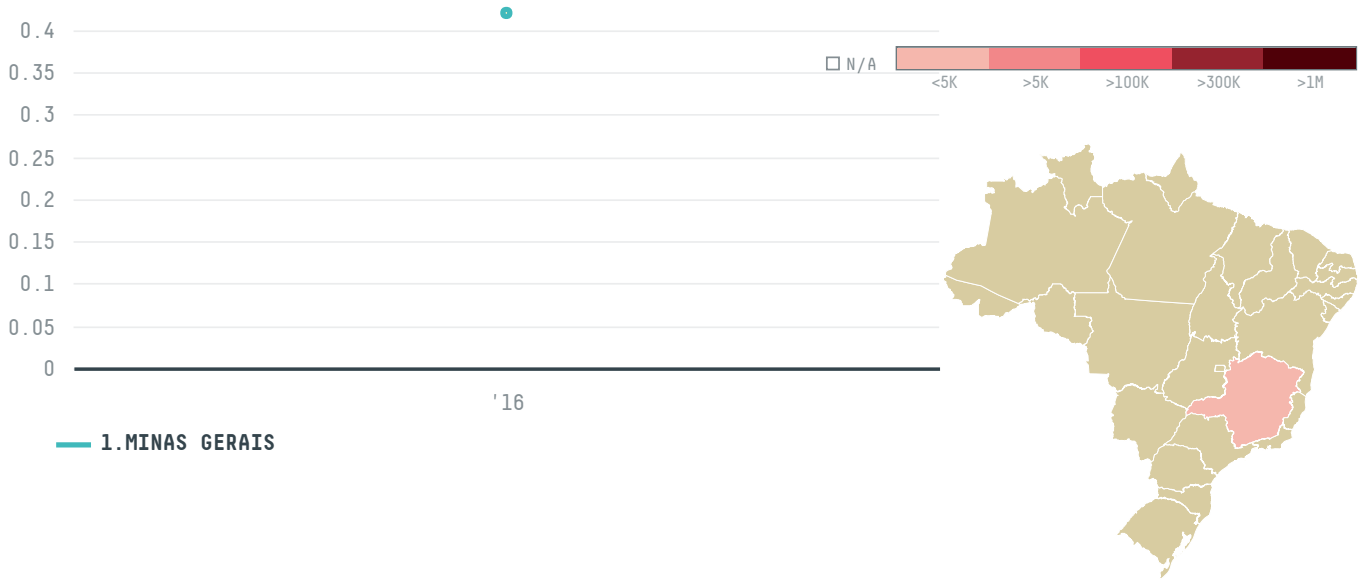

Trase is a partnership
between

In collaboration with

and many other organizations

Donors

This website uses cookies to provide you with an improved user experience. By continuing to browse this site, you consent to the use of cookies and similar technologies. Please visit our [privacy policy](#) for further details.

I AGREE