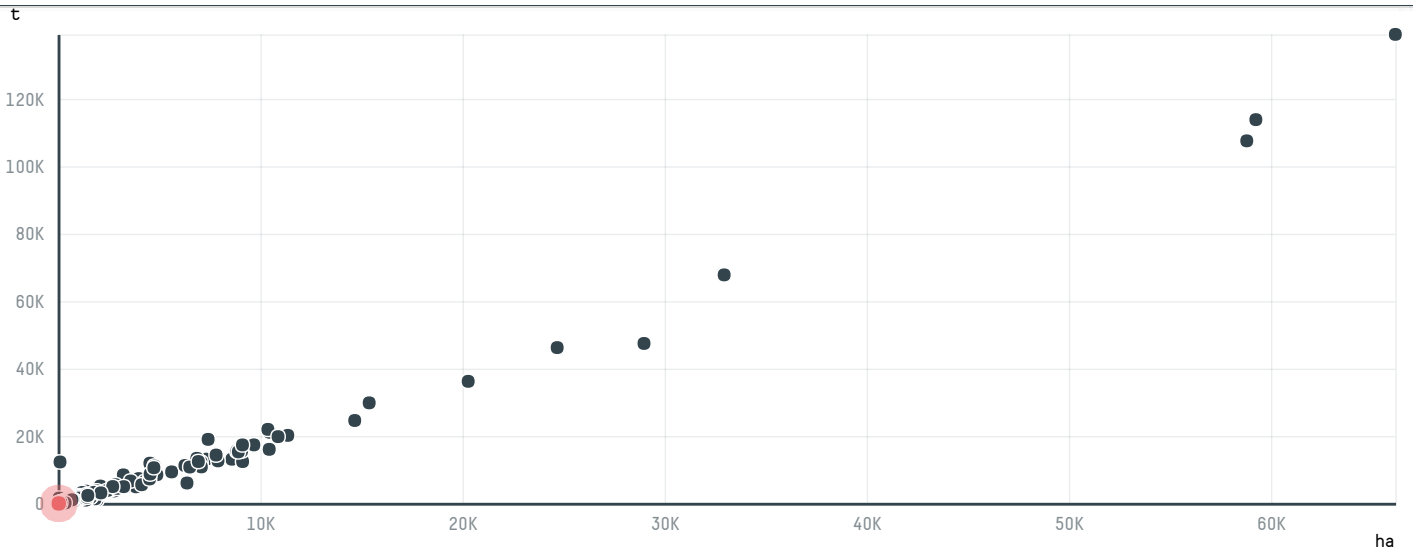

Trase is a partnership between

In collaboration with

and many other organizations and individuals.

Donors

[Terms of Use](#) · [Privacy policy](#) · [Cookie policy](#) · [Contact us](#)