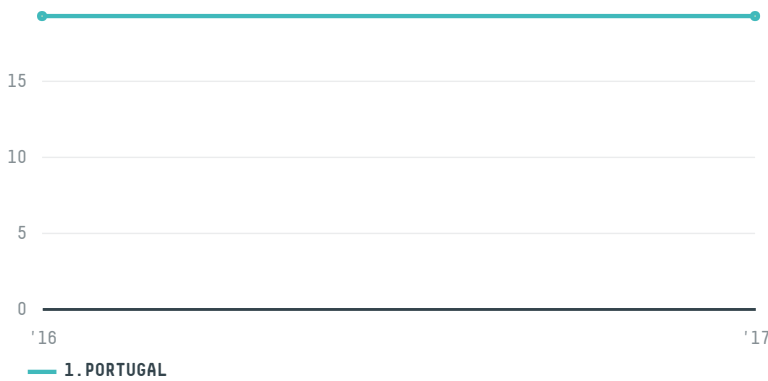

trase

INTERGRAO S. L.

ACTIVITY: **Importer**
COMMODITY: **Coffee**
COUNTRY: **Brazil**
YEAR: **2017**

INTERGRAO S. L. was the 1204th largest importer of coffee from BRAZIL in 2017, accounting for 19 tons. This is a 0% decrease vs the previous year. As an importer, INTERGRAO S. L. sources from 1 municipalities, or 0% of the coffee production municipalities. The main destination of the coffee imported by INTERGRAO S. L. is PORTUGAL, accounting for 100% of the total.

TOP DESTINATION COUNTRIES OF COFFEE IMPORTED BY INTERGRAO S. L.:

COMPARING COMPANIES IMPORTING COFFEE FROM BRAZIL IN 2017

Trase is a partnership between

In collaboration with

and many other organizations and individuals.