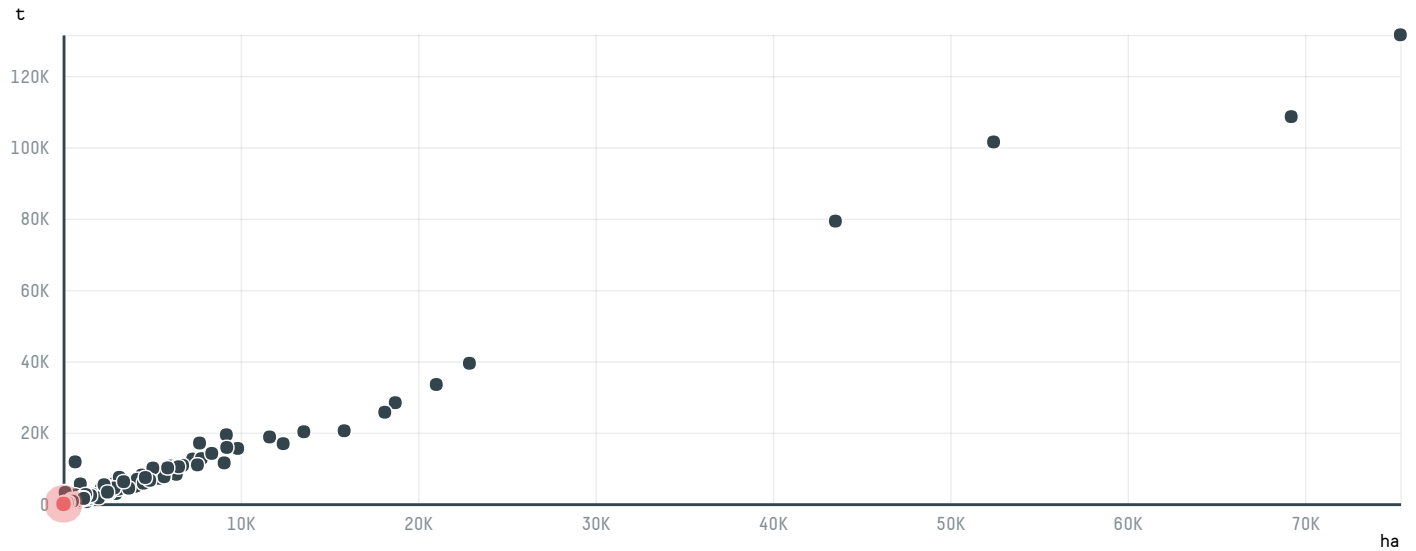

trase

INTERGRAO S. L.

ACTIVITY: **Importer**
COMMODITY: **Coffee**
COUNTRY: **Brazil**
YEAR: **2017**

INTERGRAO S. L. was the 1204th largest importer of coffee from BRAZIL in 2017, accounting for 19 tons. This is a 0% decrease vs the previous year. As an importer, INTERGRAO S. L. sources from 1 municipalities, or 0% of the coffee production municipalities. The main destination of the coffee imported by INTERGRAO S. L. is PORTUGAL, accounting for 100% of the total.

TOP DESTINATION COUNTRIES OF COFFEE IMPORTED BY INTERGRAO S. L.:

COMPARING COMPANIES IMPORTING COFFEE FROM BRAZIL IN 2017

Trase is a partnership between

In collaboration with

and many other organizations and individuals.