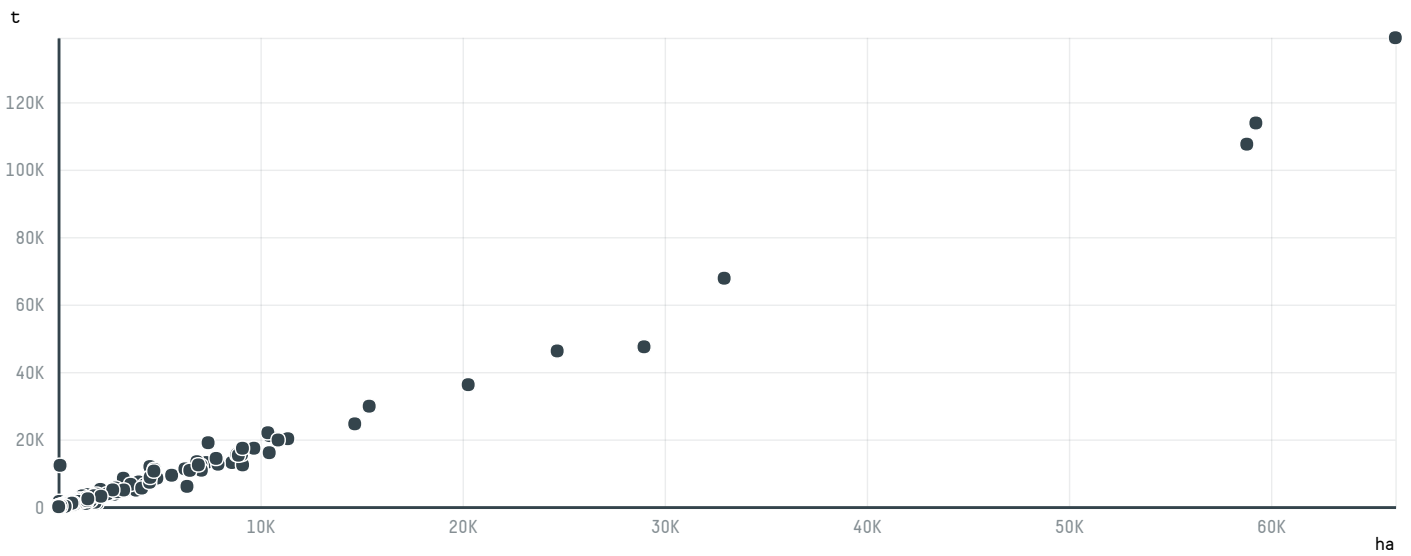

trase

ATLAS COFFEE IMPORTERS (SC-012/16)

ACTIVITY COMMODITY COUNTRY YEAR
Importer **Coffee** **Brazil** **2016**

ATLAS COFFEE IMPORTERS (SC-012/16) was the 1485th largest importer of coffee from BRAZIL in 2016, accounting for 19 tons. As an importer, ATLAS COFFEE IMPORTERS (SC-012/16) sources from 1 municipalities, or 0% of the coffee production municipalities. The main destination of the coffee imported by ATLAS COFFEE IMPORTERS (SC-012/16) is UNITED STATES, accounting for 100% of the total.

TOP DESTINATION COUNTRIES OF COFFEE IMPORTED BY ATLAS COFFEE IMPORTERS (SC-012/16):

COMPARING COMPANIES IMPORTING COFFEE FROM BRAZIL IN 2016

Trase is a partnership between

In collaboration with

and many other organizations and individuals.