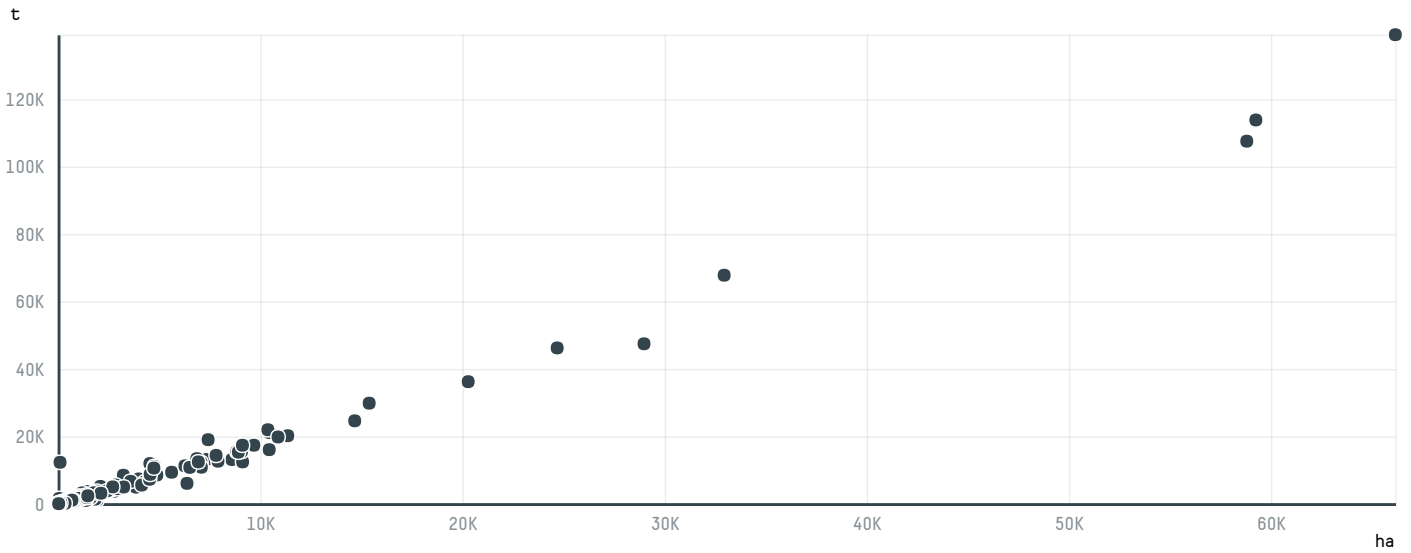

trase

ATLAS COFFEE IMPORTERS (SC-002/16)

ACTIVITY	COMMODITY	COUNTRY	YEAR
Importer	Coffee	Brazil	2016

ATLAS COFFEE IMPORTERS (SC-002/16) was the 1486th largest importer of coffee from BRAZIL in 2016, accounting for 19 tons. As an importer, ATLAS COFFEE IMPORTERS (SC-002/16) sources from 1 municipalities, or 0% of the coffee production municipalities. The main destination of the coffee imported by ATLAS COFFEE IMPORTERS (SC-002/16) is UNITED STATES, accounting for 100% of the total.

TOP DESTINATION COUNTRIES OF COFFEE IMPORTED BY ATLAS COFFEE IMPORTERS (SC-002/16):

COMPARING COMPANIES IMPORTING COFFEE FROM BRAZIL IN 2016

Trase is a partnership between

In collaboration with

and many other organizations and individuals.