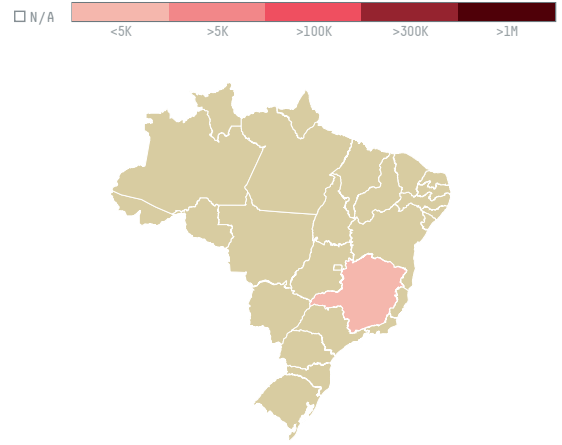

trase

ATLAS COFFEE IMPORTERS (SC-002/16)

ACTIVITY	COMMODITY	COUNTRY	YEAR
Importer	Coffee	Brazil	2016

ATLAS COFFEE IMPORTERS (SC-002/16) was the 1486th largest importer of coffee from BRAZIL in 2016, accounting for 19 tons. As an importer, ATLAS COFFEE IMPORTERS (SC-002/16) sources from 1 municipalities, or 0% of the coffee production municipalities. The main destination of the coffee imported by ATLAS COFFEE IMPORTERS (SC-002/16) is UNITED STATES, accounting for 100% of the total.

TOP DESTINATION COUNTRIES OF COFFEE IMPORTED BY ATLAS COFFEE IMPORTERS (SC-002/16):

COMPARING COMPANIES IMPORTING COFFEE FROM BRAZIL IN 2016

Trase is a partnership between

In collaboration with

and many other organizations and individuals.