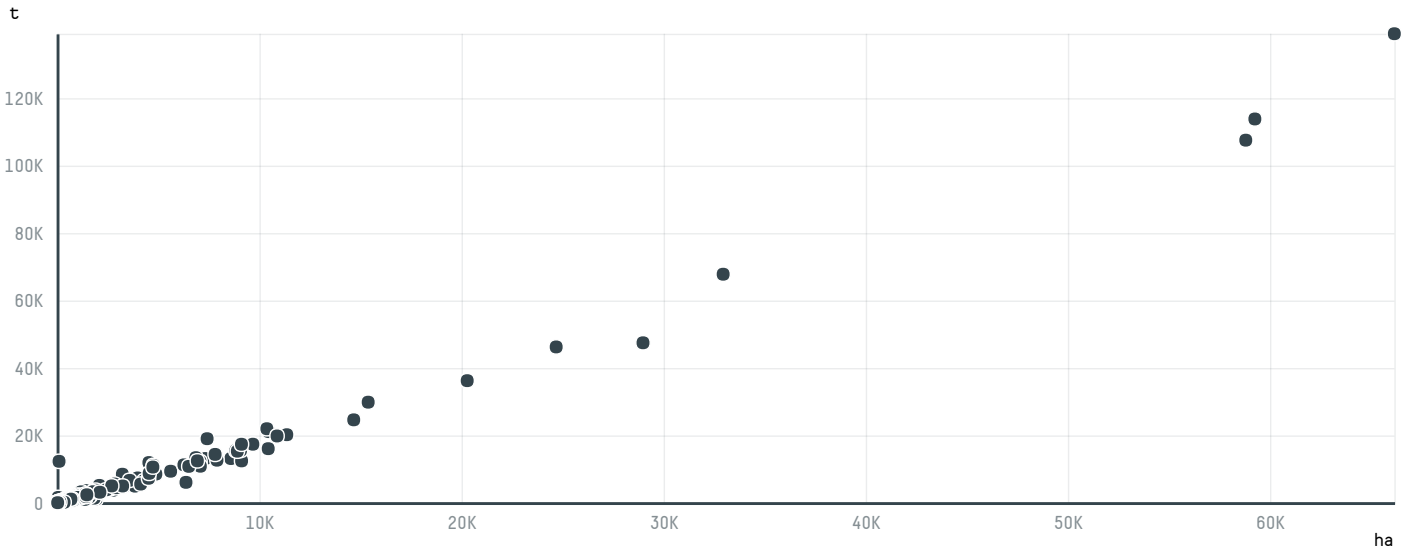

COMPARING COMPANIES IMPORTING COFFEE FROM BRAZIL IN 2016

Trase is a partnership between

In collaboration with

and many other organizations and individuals.

Donors

[Terms of Use](#) · [Privacy policy](#) · [Cookie policy](#) · [Contact us](#)