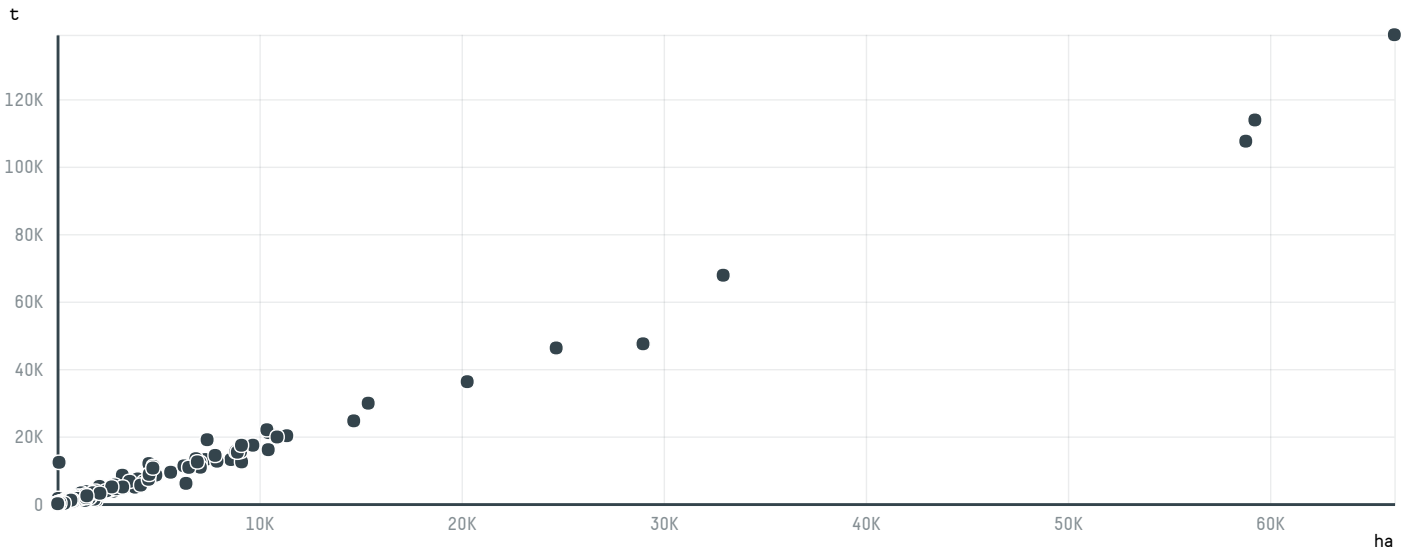

COMPARING COMPANIES IMPORTING COFFEE FROM BRAZIL IN 2016

Trase is a partnership between

In collaboration with

and many other organizations and individuals.

Donors

[Terms of Use](#) · [Privacy policy](#) · [Cookie policy](#) · [Contact us](#)

This website uses cookies to provide you with an improved user experience. By continuing to browse this site, you consent to the use of cookies and similar technologies. Please visit our [privacy policy](#) for further details.

I AGREE