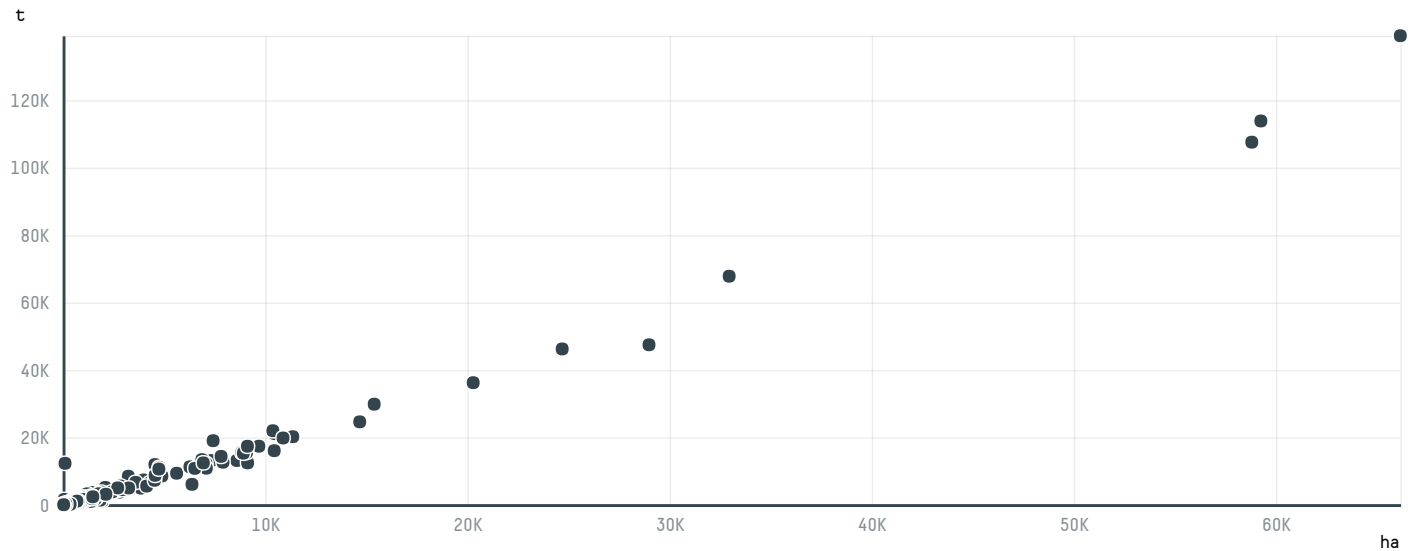

COMPARING COMPANIES IMPORTING COFFEE FROM BRAZIL IN 2016

Trase is a partnership between

In collaboration with

and many other organizations and individuals.

Donors

[Terms of Use](#) · [Privacy policy](#) · [Cookie policy](#) · [Contact us](#)