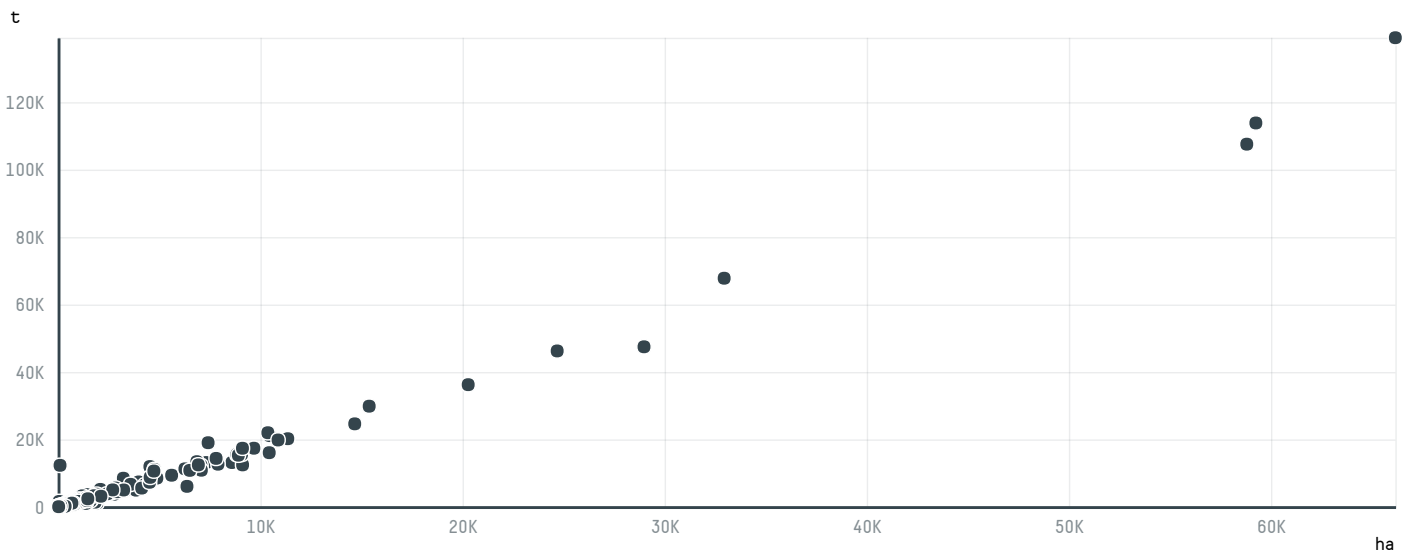

COMPARING COMPANIES IMPORTING COFFEE FROM BRAZIL IN 2016

Trase is a partnership between

In collaboration with

and many other organizations and individuals.

Donors

[Terms of Use](#) · [Privacy policy](#) · [Cookie policy](#) · [Contact us](#)

This website uses cookies to provide you with an improved user experience. By continuing to browse this site, you consent to the use of cookies and similar technologies. Please visit our [privacy policy](#) for further details.

I AGREE