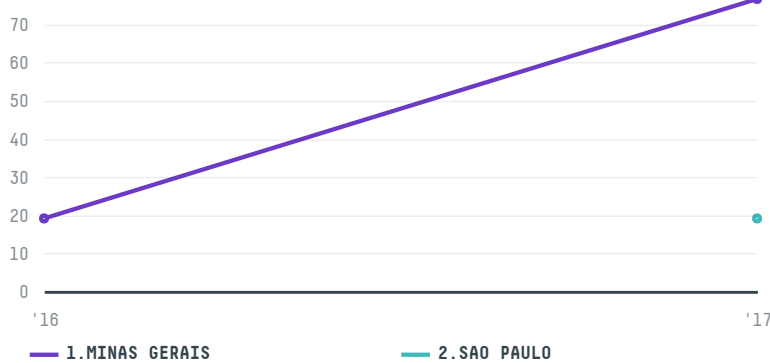

TOP DESTINATION COUNTRIES OF COFFEE IMPORTED BY TOSTAR SRL: