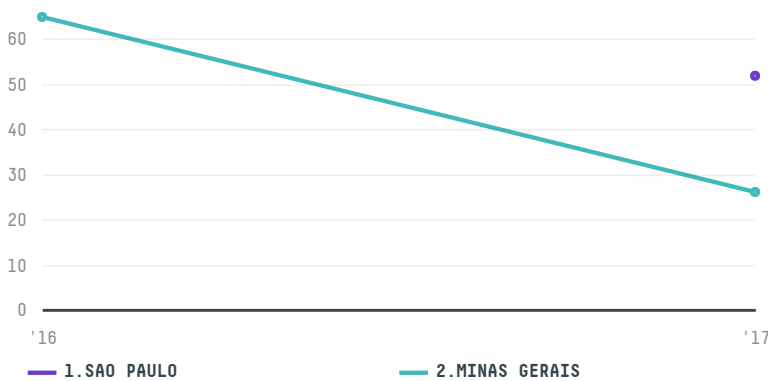

TOP DESTINATION COUNTRIES OF COFFEE IMPORTED BY COFFEA SRL: