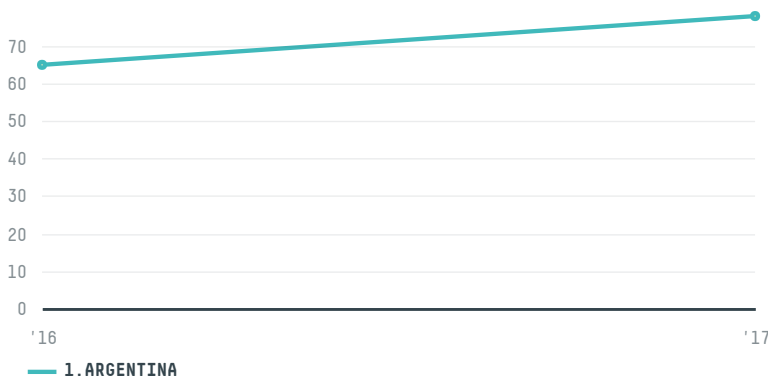

TOP DESTINATION COUNTRIES OF COFFEE IMPORTED BY COFFEA SRL: