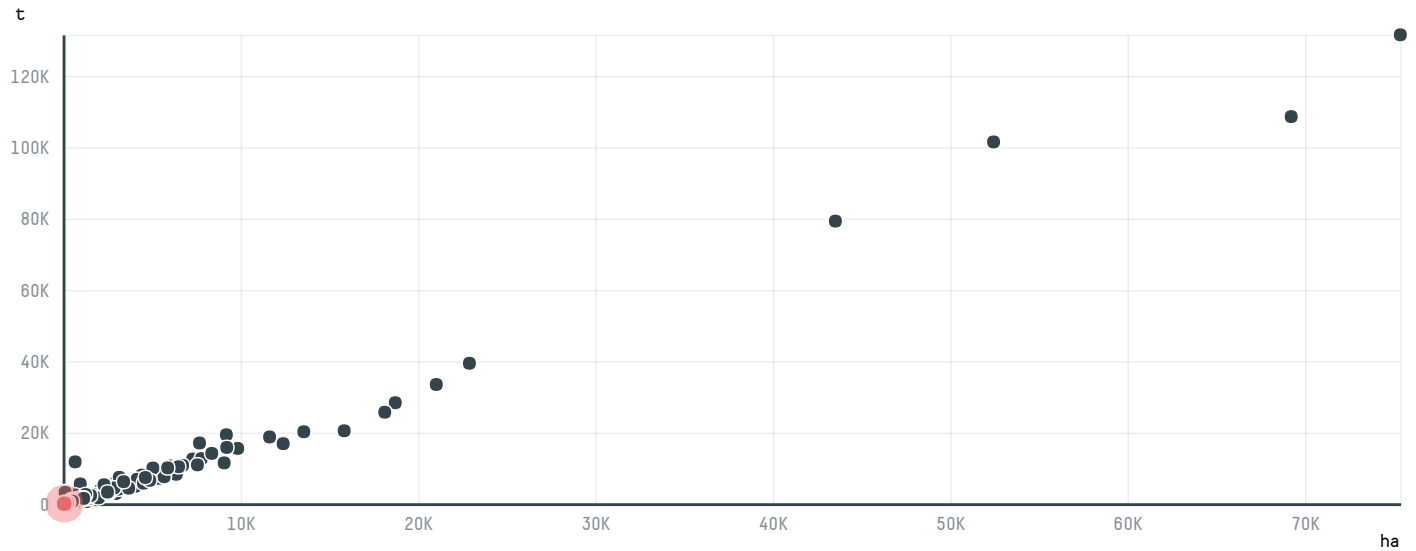

trase

COFFEA SRL

ACTIVITY: **Importer**
COMMODITY: **Coffee**
COUNTRY: **Brazil**
YEAR: **2017**

COFFEA SRL was the 780th largest importer of coffee from BRAZIL in 2017, accounting for 78 tons. This is a 20% increase vs the previous year. As an importer, COFFEA SRL sources from 2 municipalities, or 0% of the coffee production municipalities. The main destination of the coffee imported by COFFEA SRL is ARGENTINA, accounting for 100% of the total.

TOP DESTINATION COUNTRIES OF COFFEE IMPORTED BY COFFEA SRL:

COMPARING COMPANIES IMPORTING COFFEE FROM BRAZIL IN 2017

Trase is a partnership between

In collaboration with

and many other organizations and individuals.