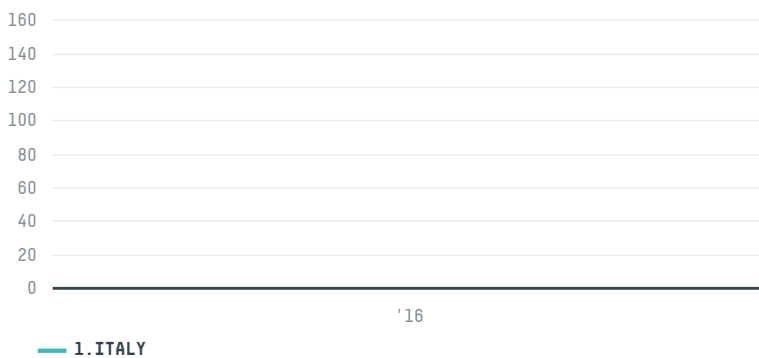

TOP DESTINATION COUNTRIES OF COFFEE IMPORTED BY AZIENDE RIUNITE CAFFH S.P.A: