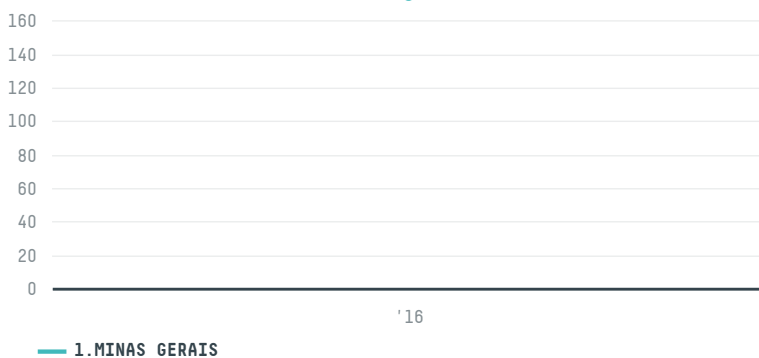

TOP DESTINATION COUNTRIES OF COFFEE IMPORTED BY AZIENDE RIUNITE CAFFH S.P.A: