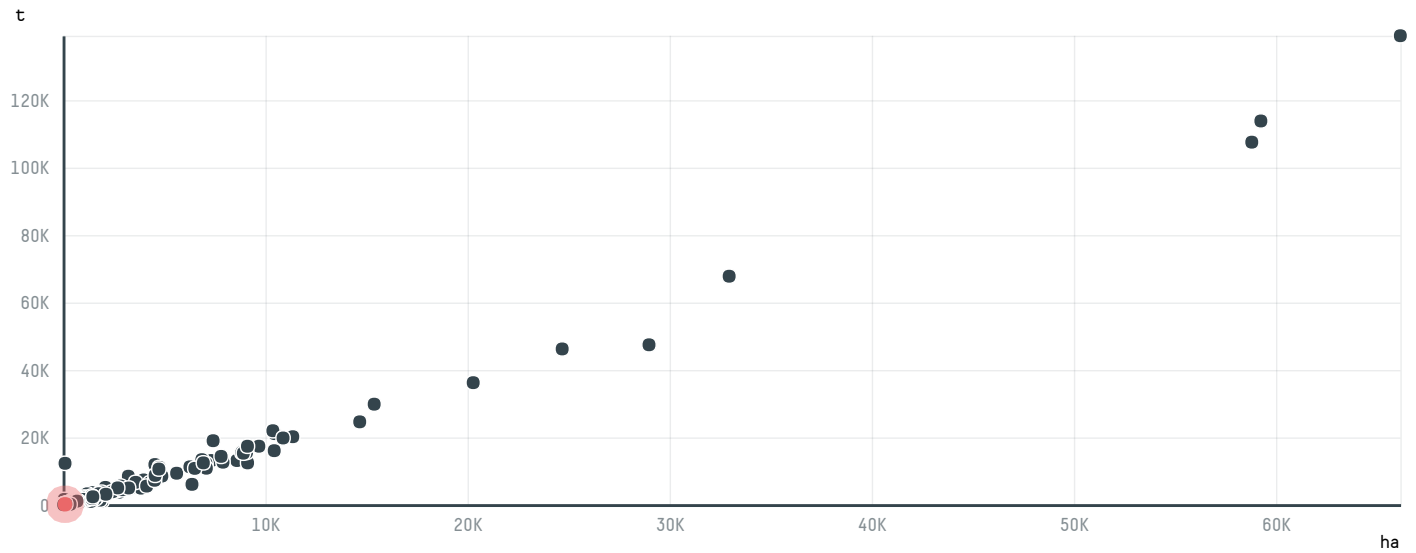

COMPARING COMPANIES IMPORTING COFFEE FROM BRAZIL IN 2016

Trase is a partnership between

In collaboration with

and many other organizations and individuals.

Donors

[Terms of Use](#) · [Privacy policy](#) · [Cookie policy](#) · [Contact us](#)