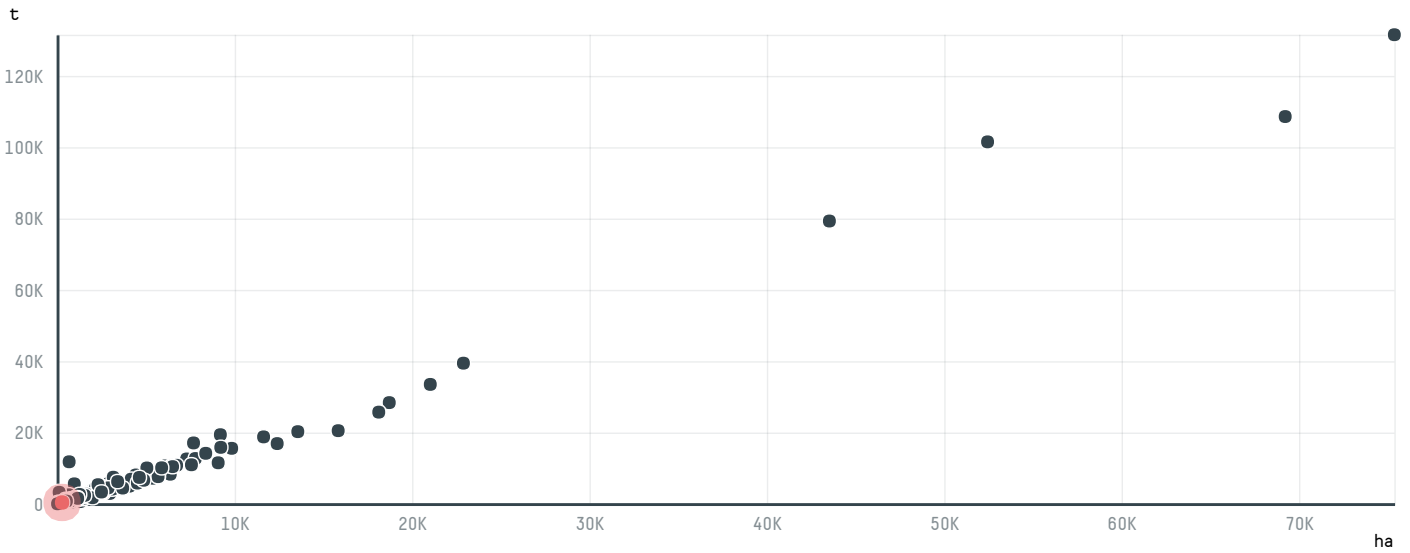

COMPARING COMPANIES IMPORTING COFFEE FROM BRAZIL IN 2017

Trase is a partnership between

In collaboration with

and many other organizations and individuals.

Donors

[Terms of Use](#) · [Privacy policy](#) · [Cookie policy](#) · [Contact us](#)

This website uses cookies to provide you with an improved user experience. By continuing to browse this site, you consent to the use of cookies and similar technologies. Please visit our [privacy policy](#) for further details.

I AGREE