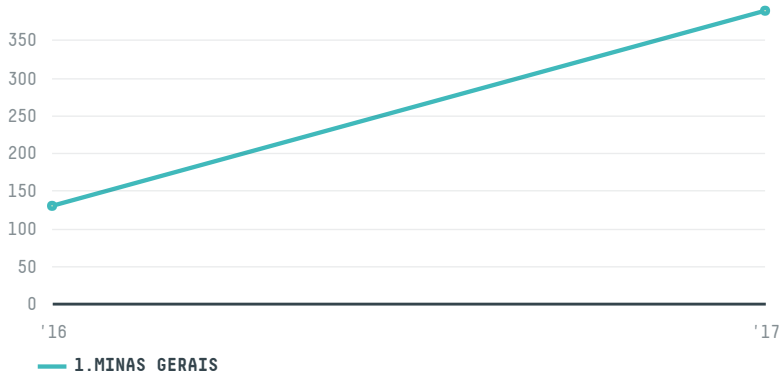

COMPARING COMPANIES IMPORTING COFFEE FROM BRAZIL IN 2017

Trase is a partnership between

In collaboration with

and many other organizations and individuals.

Donors

[Terms of Use](#) · [Privacy policy](#) · [Cookie policy](#) · [Contact us](#)

This website uses cookies to provide you with an improved user experience. By continuing to browse this site, you consent to the use of cookies and similar technologies. Please visit our [privacy policy](#) for further details.

I AGREE