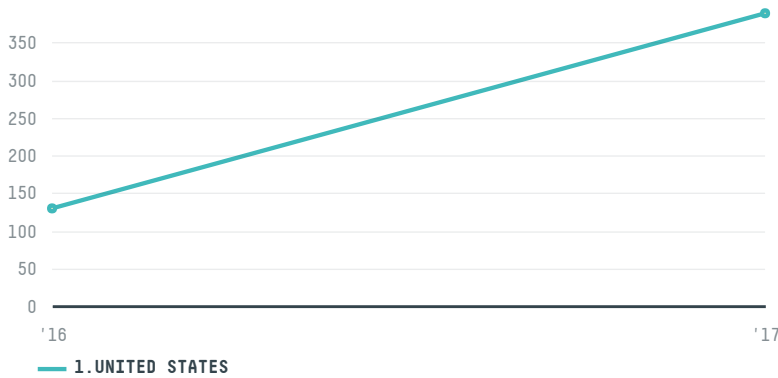

TOP DESTINATION COUNTRIES OF COFFEE IMPORTED BY THE FOLGER COFFEE CO. MILLSTONE COFFEE INC. :