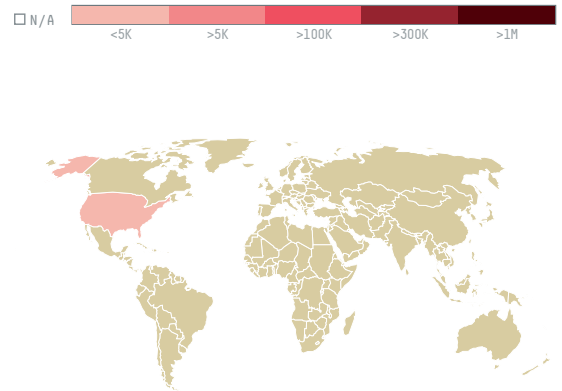

trase

THE FOLGER COFFEE CO. MILLSTONE COFFEE INC.

ACTIVITY	COMMODITY	COUNTRY	YEAR
Importer	Coffee	Brazil	2017

THE FOLGER COFFEE CO. MILLSTONE COFFEE INC. was the 306th largest importer of coffee from BRAZIL in 2017, accounting for 389 tons. This is a 200% increase vs the previous year. As an importer, THE FOLGER COFFEE CO. MILLSTONE COFFEE INC. sources from 1 municipalities, or 0% of the coffee production municipalities. The main destination of the coffee imported by THE FOLGER COFFEE CO. MILLSTONE COFFEE INC. is UNITED STATES, accounting for 100% of the total.

TOP DESTINATION COUNTRIES OF COFFEE IMPORTED BY THE FOLGER COFFEE CO. MILLSTONE COFFEE INC. :

COMPARING COMPANIES IMPORTING COFFEE FROM BRAZIL IN 2017

Trase is a partnership between

In collaboration with