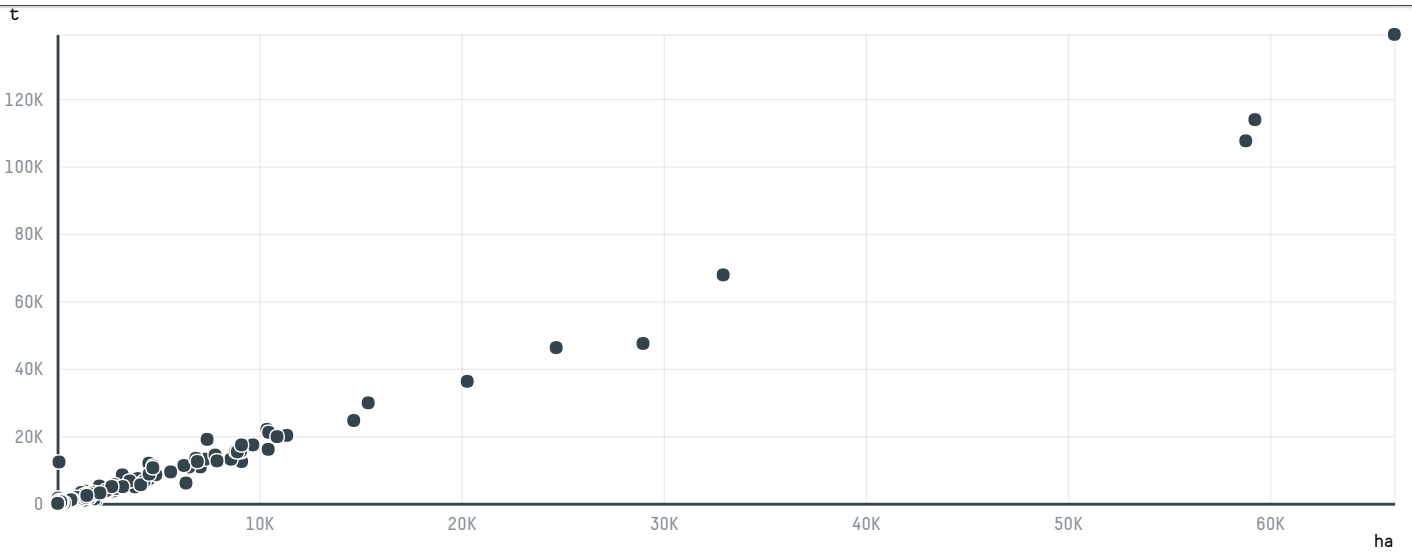

trase

BREW GROUP

ACTIVITY: **Importer**
COMMODITY: **Coffee**
COUNTRY: **Brazil**
YEAR: **2016**

BREW GROUP was the 14,48th largest importer of coffee from BRAZIL in 2016, accounting for 19 tons. As an importer, BREW GROUP sources from 1 municipalities, or 0% of the coffee production municipalities. The main destination of the coffee imported by BREW GROUP is NEW ZEALAND, accounting for 100% of the total.

TOP DESTINATION COUNTRIES OF COFFEE IMPORTED BY BREW GROUP:

Trase is a partnership between

In collaboration with

and many other organizations and individuals.

Donors

[Terms of Use](#) · [Privacy policy](#) · [Cookie policy](#) · [Contact us](#)