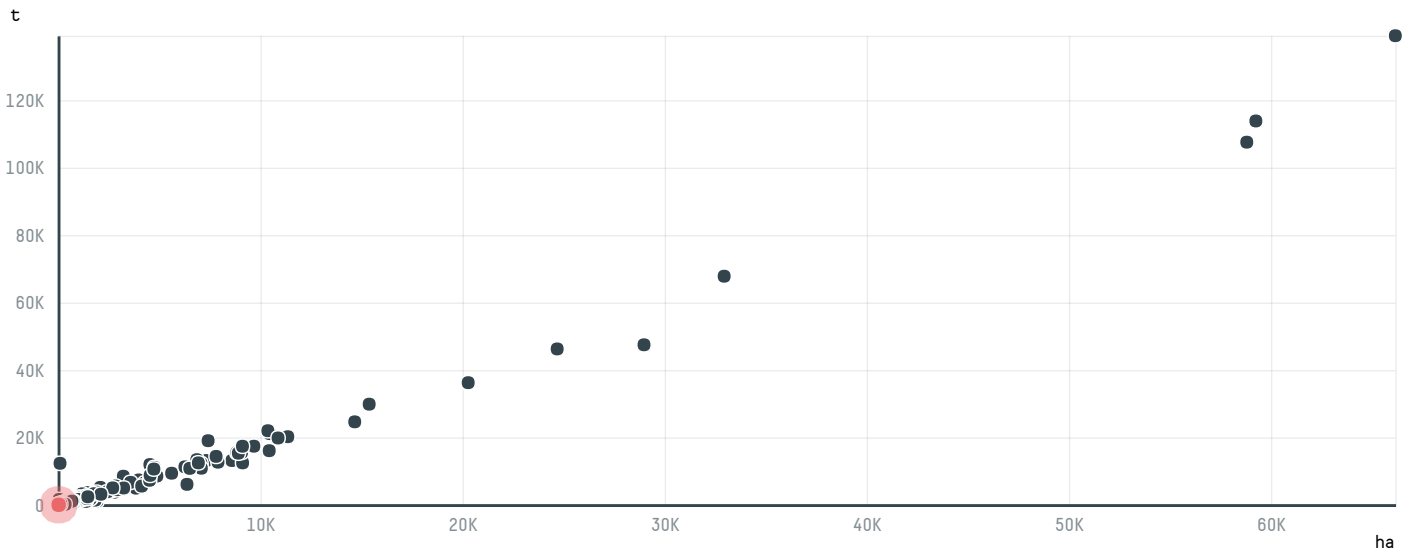

trase

INTERAMERCIAN COFFEE (JA-221/16)

ACTIVITY: **Importer**
COMMODITY: **Coffee**
COUNTRY: **Brazil**
YEAR: **2016**

INTERAMERCIAN COFFEE (JA-221/16) was the 1416th largest importer of coffee from BRAZIL in 2016, accounting for 19 tons. As an importer, INTERAMERCIAN COFFEE (JA-221/16) sources from 1 municipalities, or 0% of the coffee production municipalities. The main destination of the coffee imported by INTERAMERCIAN COFFEE (JA-221/16) is GERMANY, accounting for 100% of the total.

TOP DESTINATION COUNTRIES OF COFFEE IMPORTED BY INTERAMERCIAN COFFEE (JA-221/16):

COMPARING COMPANIES IMPORTING COFFEE FROM BRAZIL IN 2016

Trase is a partnership between

In collaboration with

and many other organizations and individuals.