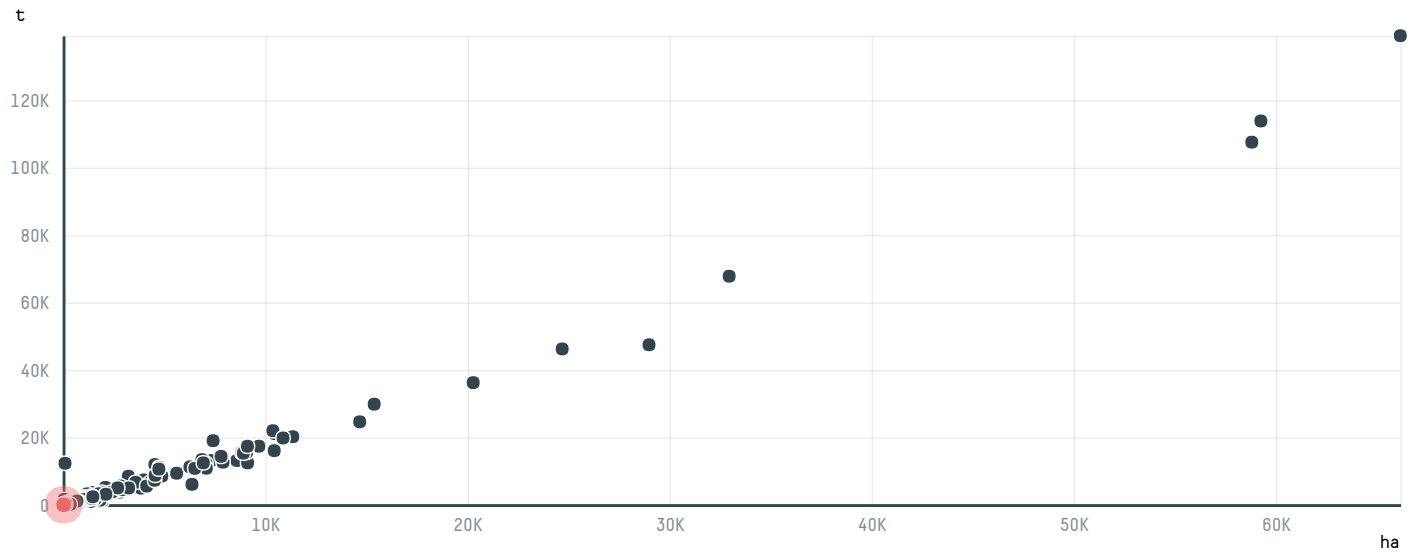

COMPARING COMPANIES IMPORTING COFFEE FROM BRAZIL IN 2016

Trase is a partnership between

In collaboration with

and many other organizations and individuals.

Donors

[Terms of Use](#) · [Privacy policy](#) · [Cookie policy](#) · [Contact us](#)