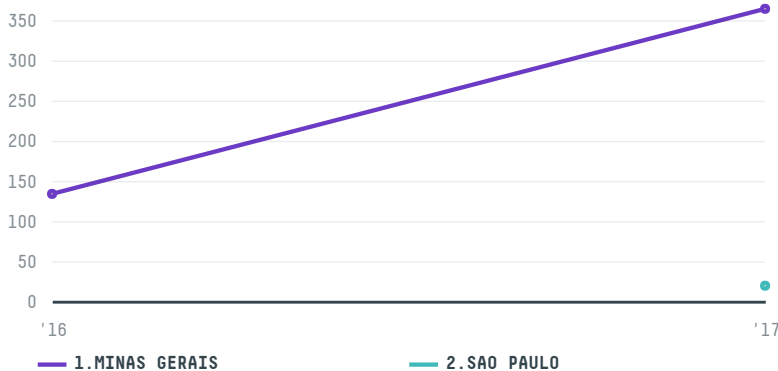

TOP DESTINATION COUNTRIES OF COFFEE IMPORTED BY FINLAY BEVERAGES LTD.: