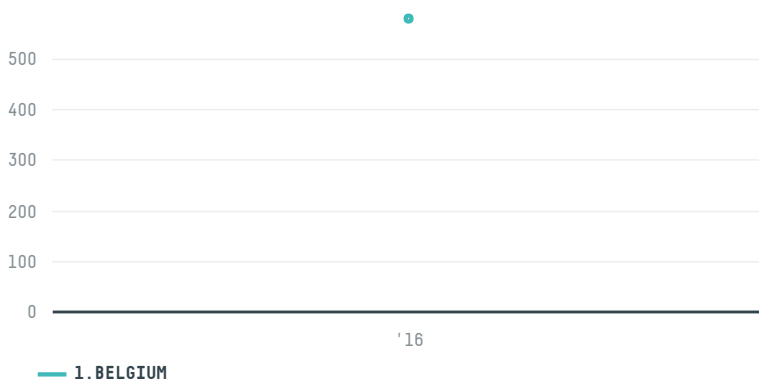

trase

EDEL S.A.

ACTIVITY: **Importer**
COMMODITY: **Coffee**
COUNTRY: **Brazil**
YEAR: **2016**

EDEL S.A. was the 280th largest importer of coffee from BRAZIL in 2016, accounting for 580 tons. As an importer, EDEL S.A. sources from 3 municipalities, or 0% of the coffee production municipalities. The main destination of the coffee imported by EDEL S.A. is BELGIUM, accounting for 100% of the total.

TOP DESTINATION COUNTRIES OF COFFEE IMPORTED BY EDEL S.A. :

Trase is a partnership between

In collaboration with

and many other organizations and individuals.

Donors

[Terms of Use](#) · [Privacy policy](#) · [Cookie policy](#) · [Contact us](#)