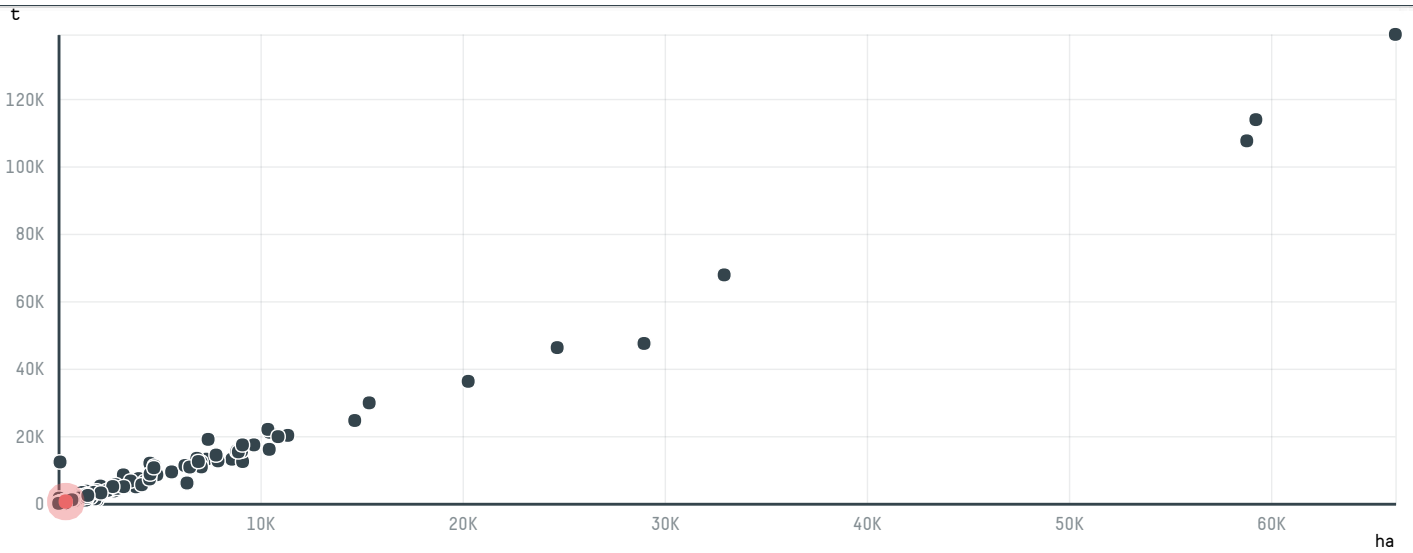

trase

EDEL S.A.

ACTIVITY: **Importer**
COMMODITY: **Coffee**
COUNTRY: **Brazil**
YEAR: **2016**

EDEL S.A. was the 280th largest importer of coffee from BRAZIL in 2016, accounting for 580 tons. As an importer, EDEL S.A. sources from 3 municipalities, or 0% of the coffee production municipalities. The main destination of the coffee imported by EDEL S.A. is BELGIUM, accounting for 100% of the total.

TOP DESTINATION COUNTRIES OF COFFEE IMPORTED BY EDEL S.A. :

Trase is a partnership between

In collaboration with

and many other organizations and individuals.

Donors

[Terms of Use](#) · [Privacy policy](#) · [Cookie policy](#) · [Contact us](#)