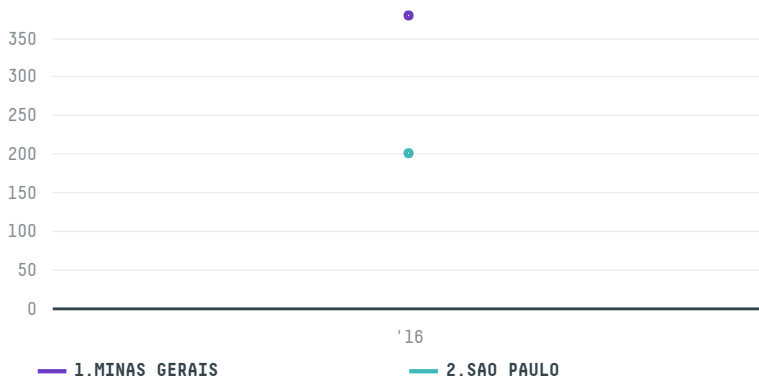

trase

EDEL S.A.

ACTIVITY: **Importer**
COMMODITY: **Coffee**
COUNTRY: **Brazil**
YEAR: **2016**

EDEL S.A. was the 280th largest importer of coffee from BRAZIL in 2016, accounting for 580 tons. As an importer, EDEL S.A. sources from 3 municipalities, or 0% of the coffee production municipalities. The main destination of the coffee imported by EDEL S.A. is BELGIUM, accounting for 100% of the total.

TOP DESTINATION COUNTRIES OF COFFEE IMPORTED BY EDEL S.A. :

Trase is a partnership between

In collaboration with

and many other organizations and individuals.

Donors

[Terms of Use](#) · [Privacy policy](#) · [Cookie policy](#) · [Contact us](#)