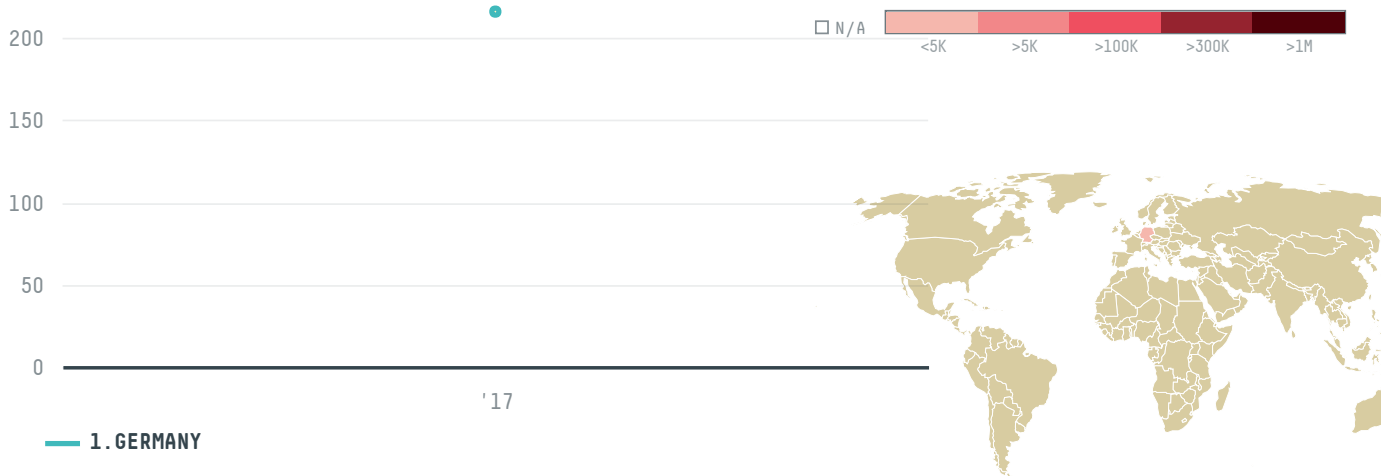

CFSIT INC (EXP-0852/16A)

ACTIVITY

Importer

COMMODITY

Coffee

COUNTRY

Brazil

YEAR

2017

CFSIT INC (EXP-0852/16A) was the 386th largest importer of coffee from BRAZIL in 2017, accounting for 216 tons. As an importer, CFSIT INC (EXP-0852/16A) sources from 72 municipalities, or 11% of the coffee production municipalities. The main destination of the coffee imported by CFSIT INC (EXP-0852/16A) is GERMANY, accounting for 100% of the total.

TOP DESTINATION COUNTRIES OF COFFEE IMPORTED BY CFSIT INC (EXP-0852/16A):