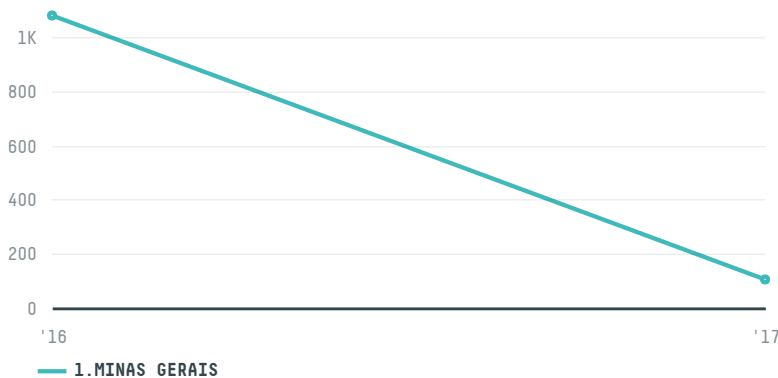

TOP DESTINATION COUNTRIES OF COFFEE IMPORTED BY GFSIT INC. :