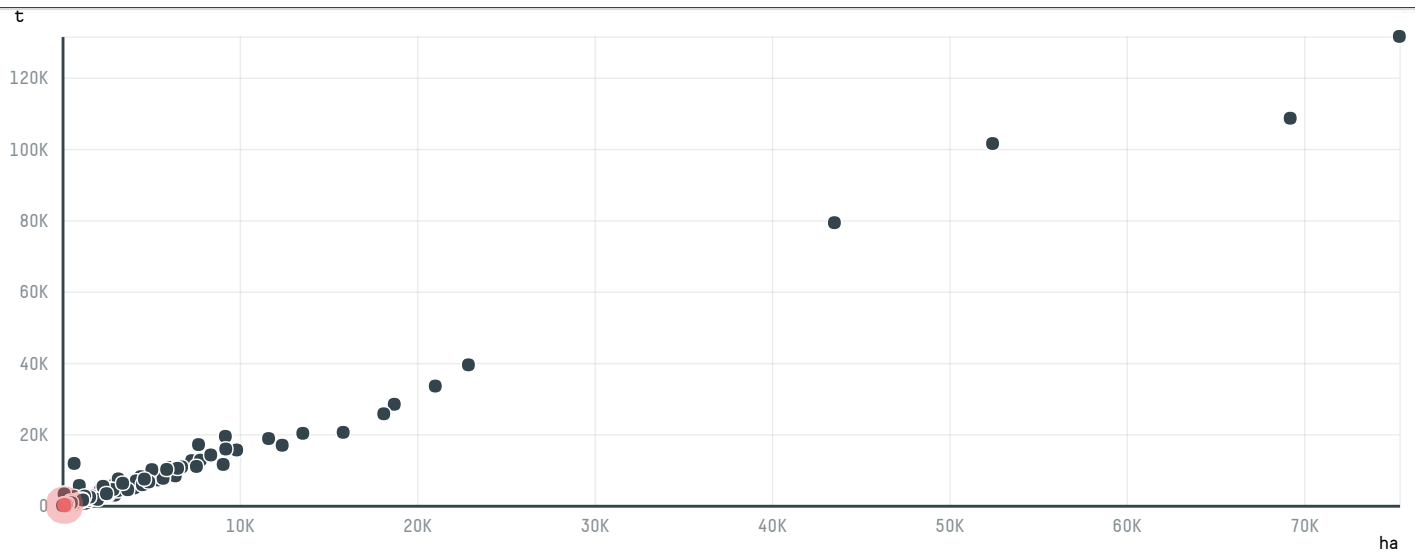

Trase is a partnership between

In collaboration with

and many other organizations and individuals.

Donors

[Terms of Use](#) · [Privacy policy](#) · [Cookie policy](#) · [Contact us](#)