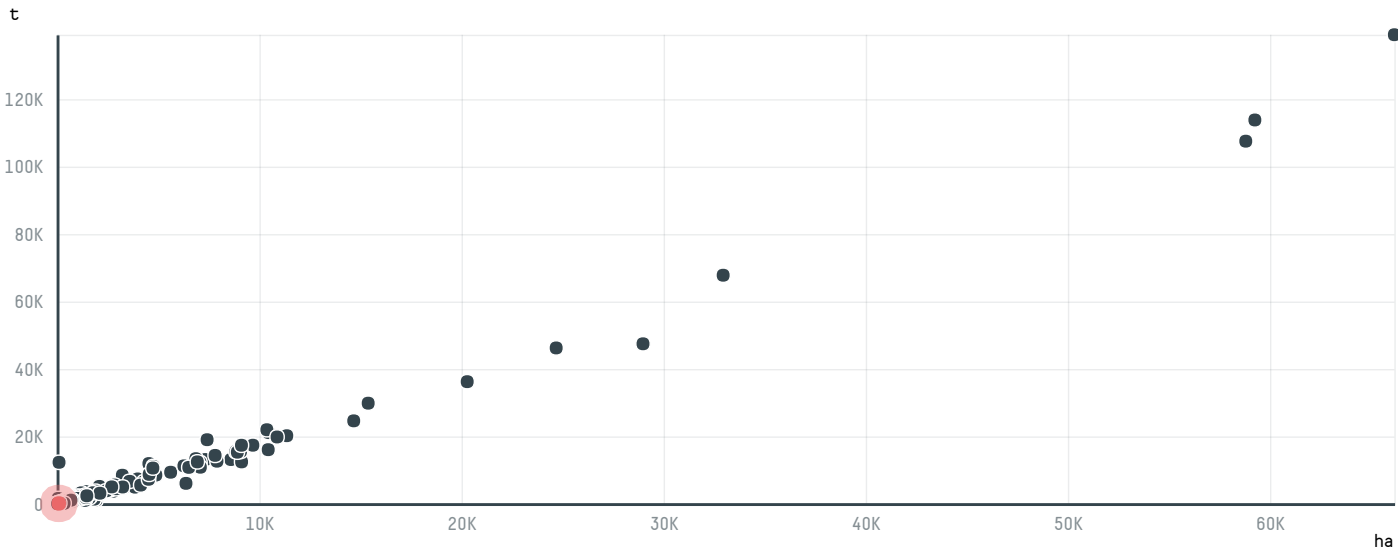

TOP DESTINATION COUNTRIES OF COFFEE IMPORTED BY KHGOB - KAFFEHANDEL GOLDSTEIN M.B.H:

□ N/A <5K >5K >100K >300K >1M

COMPARING COMPANIES IMPORTING COFFEE FROM BRAZIL IN 2016

Trase is a partnership between

In collaboration with