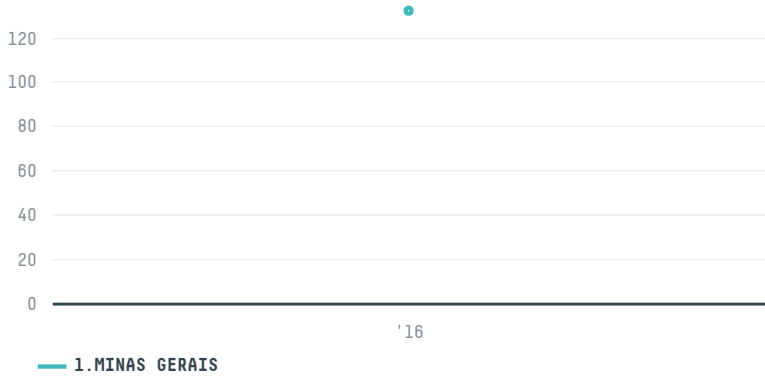

COMPARING COMPANIES IMPORTING COFFEE FROM BRAZIL IN 2016

Trase is a partnership between

In collaboration with

and many other organizations and individuals.

Donors

[Terms of Use](#) · [Privacy policy](#) · [Cookie policy](#) · [Contact us](#)

This website uses cookies to provide you with an improved user experience. By continuing to browse this site, you consent to the use of cookies and similar technologies. Please visit our [privacy policy](#) for further details.

I AGREE