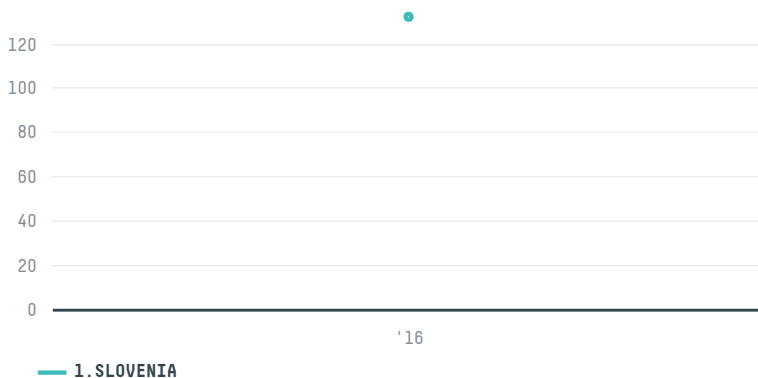

TOP DESTINATION COUNTRIES OF COFFEE IMPORTED BY KHGOB - KAFFEHANDEL GOLDSTEIN M.B.H: