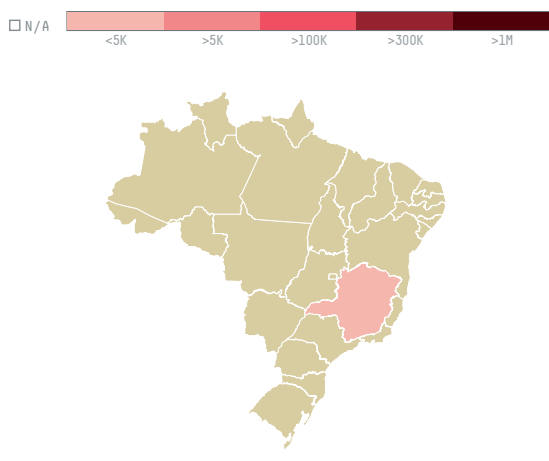

trase

KHGOB - KAFFEHANDEL GOLDSTEIN M.B.H

ACTIVITY	COMMODITY	COUNTRY	YEAR
Importer	Coffee	Brazil	2016

KHGOB - KAFFEHANDEL GOLDSTEIN M.B.H was the 690th largest importer of coffee from BRAZIL in 2016, accounting for 132 tons. As an importer, KHGOB - KAFFEHANDEL GOLDSTEIN M.B.H sources from 1 municipalities, or 0% of the coffee production municipalities. The main destination of the coffee imported by KHGOB - KAFFEHANDEL GOLDSTEIN M.B.H is SLOVENIA, accounting for 100% of the total.

TOP DESTINATION COUNTRIES OF COFFEE IMPORTED BY KHGOB - KAFFEHANDEL GOLDSTEIN M.B.H:

□ N/A <5K >5K >100K >300K >1M

COMPARING COMPANIES IMPORTING COFFEE FROM BRAZIL IN 2016

Trase is a partnership between

In collaboration with