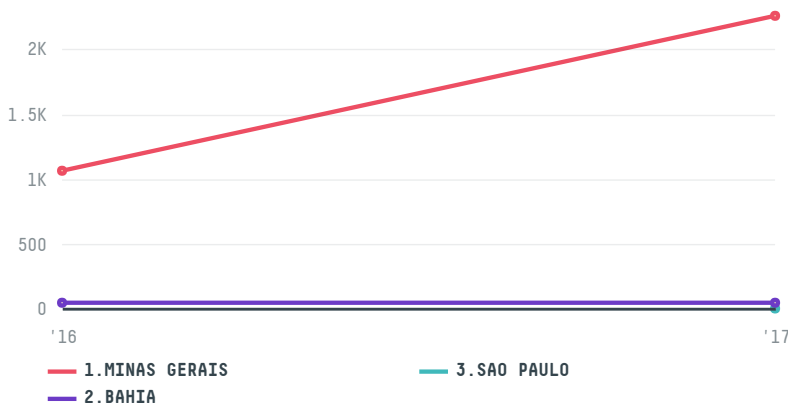

TOP DESTINATION COUNTRIES OF COFFEE IMPORTED BY ENGELHART CTP (US) LLC: