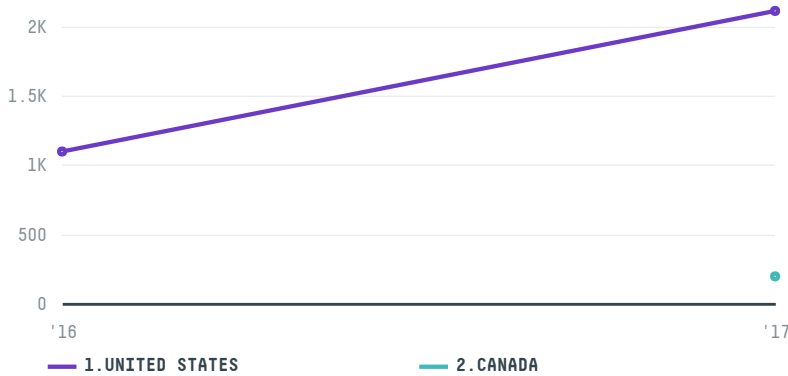

TOP DESTINATION COUNTRIES OF COFFEE IMPORTED BY ENGELHART CTP (US) LLC: