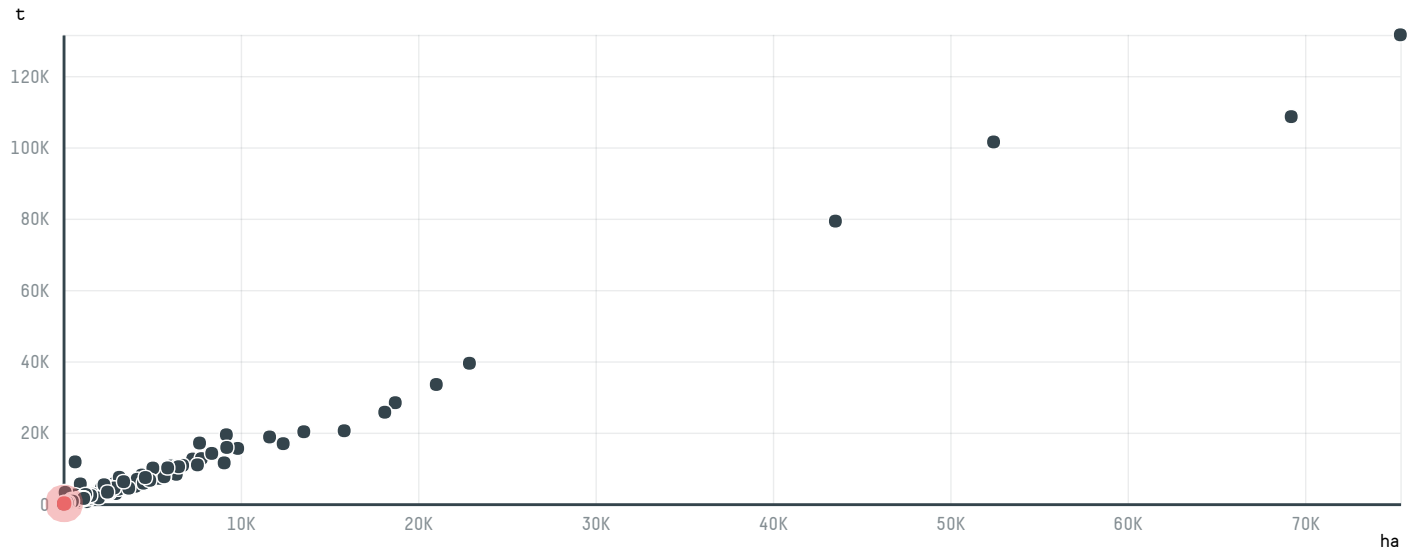

COMPARING COMPANIES IMPORTING COFFEE FROM BRAZIL IN 2017

Trase is a partnership between

In collaboration with

and many other organizations and individuals.

Donors

[Terms of Use](#) · [Privacy policy](#) · [Cookie policy](#) · [Contact us](#)