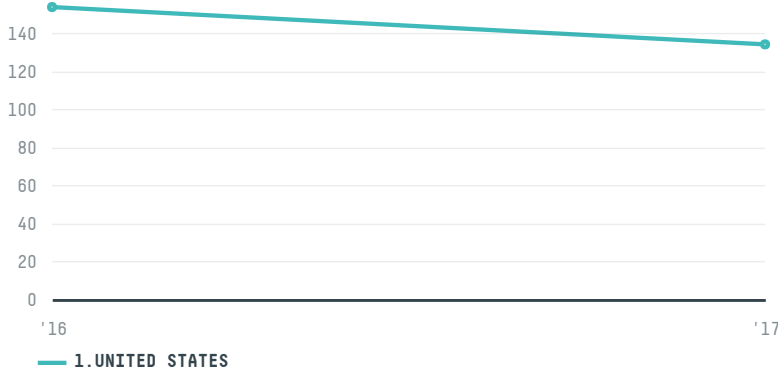

TOP DESTINATION COUNTRIES OF COFFEE IMPORTED BY ROYAL COFFEE, INC.: