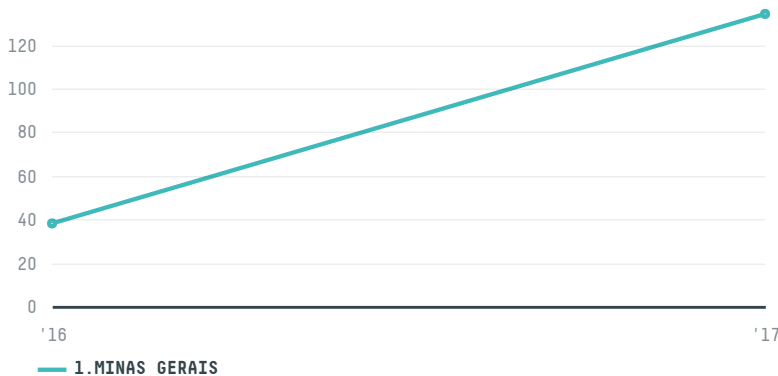

TOP DESTINATION COUNTRIES OF COFFEE IMPORTED BY ROYAL COFFEE, INC.: