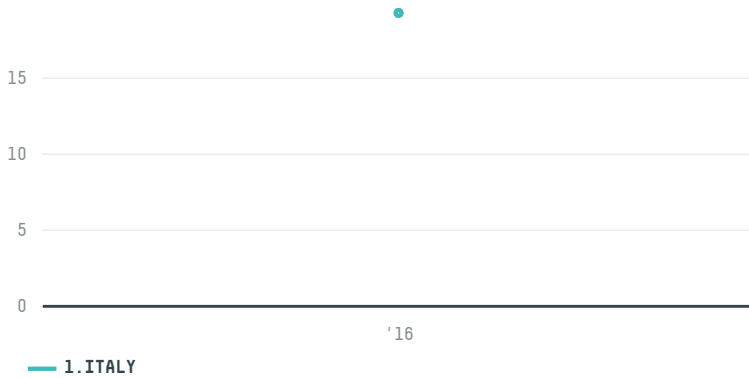

TOP DESTINATION COUNTRIES OF COFFEE IMPORTED BY ALCE NERO SPA - (ID FLO 1716) :