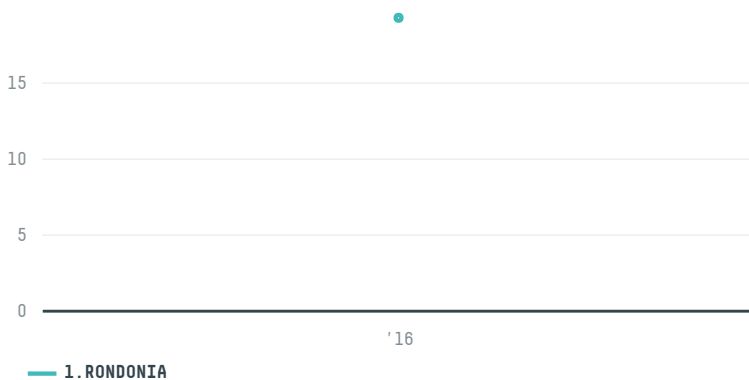

TOP DESTINATION COUNTRIES OF COFFEE IMPORTED BY ALCE NERO SPA - (ID FLO 1716) :