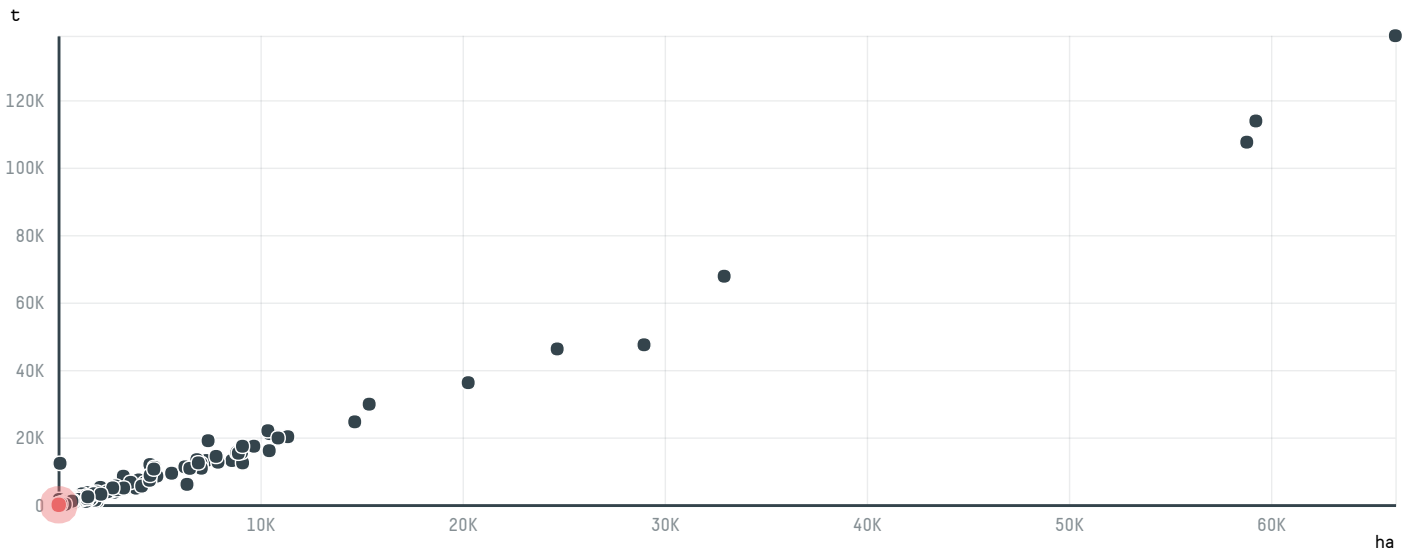

trase

ALCE NERO SPA - (ID FLO 1716)

ACTIVITY	COMMODITY	COUNTRY	YEAR
Importer	Coffee	Brazil	2016

ALCE NERO SPA - (ID FLO 1716) was the 1464th largest importer of coffee from BRAZIL in 2016, accounting for 19 tons. As an importer, ALCE NERO SPA - (ID FLO 1716) sources from 1 municipalities, or 0% of the coffee production municipalities. The main destination of the coffee imported by ALCE NERO SPA - (ID FLO 1716) is ITALY, accounting for 100% of the total.

TOP DESTINATION COUNTRIES OF COFFEE IMPORTED BY ALCE NERO SPA - (ID FLO 1716) :

COMPARING COMPANIES IMPORTING COFFEE FROM BRAZIL IN 2016

Trase is a partnership between

In collaboration with

and many other organizations and individuals.