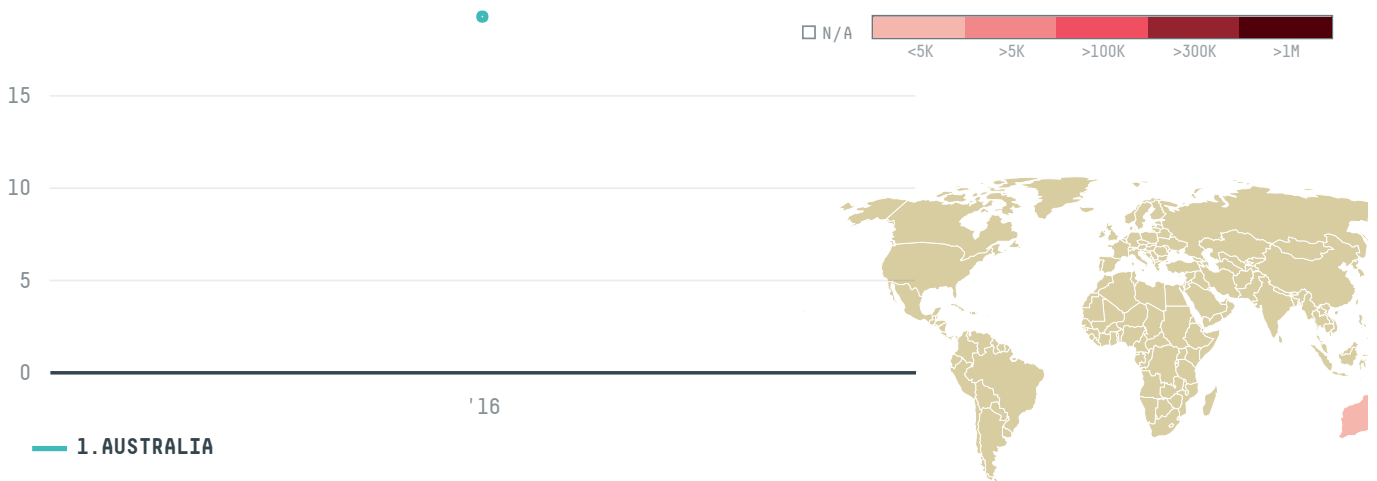

TOP DESTINATION COUNTRIES OF COFFEE IMPORTED BY TOBY'S ESTATE COFFEE:

This website uses cookies to provide you with an improved user experience. By continuing to browse this site, you consent to the use of cookies and similar technologies. Please visit our [privacy policy](#) for further details.

I AGREE