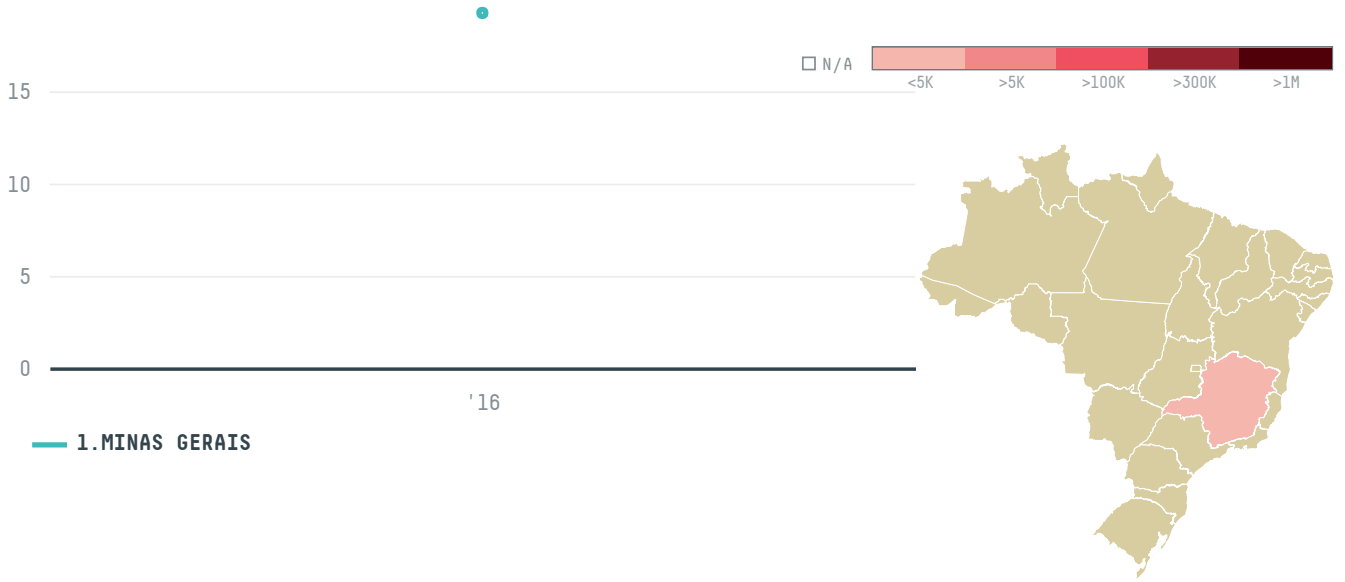

Trase is a partnership between

In collaboration with

and many other organizations and individuals.

Donors

This website uses cookies to provide you with an improved user experience. By continuing to browse this site, you consent to the use of cookies and similar technologies. Please visit our [privacy policy](#) for further details.

I AGREE