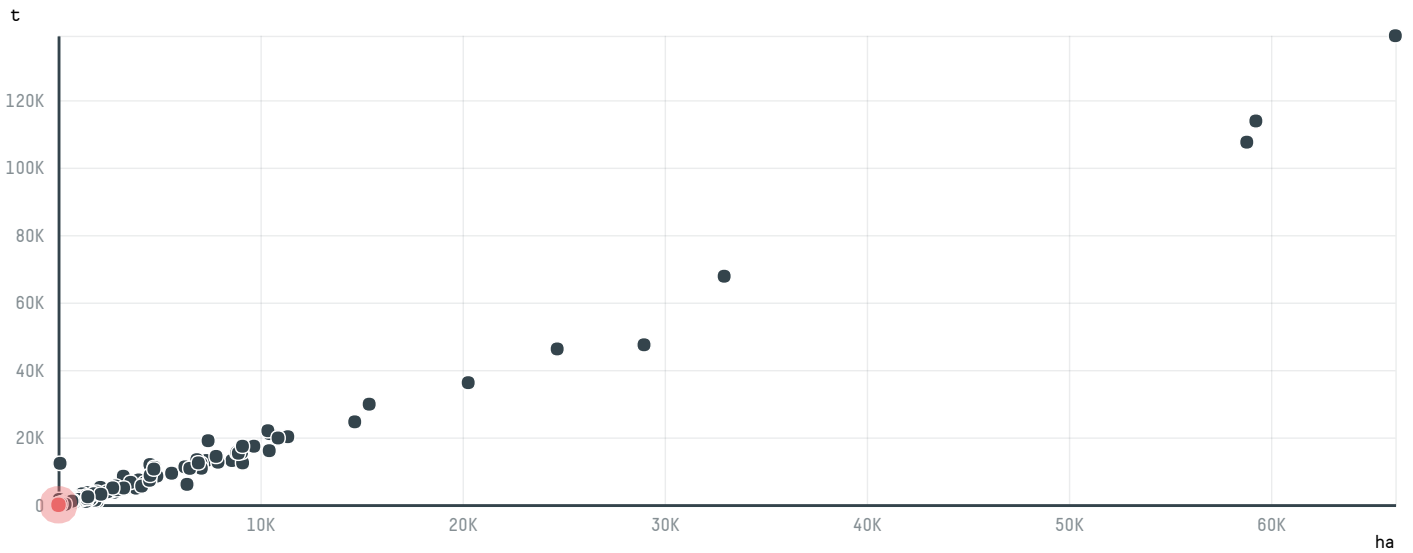

COMPARING COMPANIES IMPORTING COFFEE FROM BRAZIL IN 2016

Trase is a partnership between

In collaboration with

and many other organizations and individuals.

Donors

[Terms of Use](#) · [Privacy policy](#) · [Cookie policy](#) · [Contact us](#)