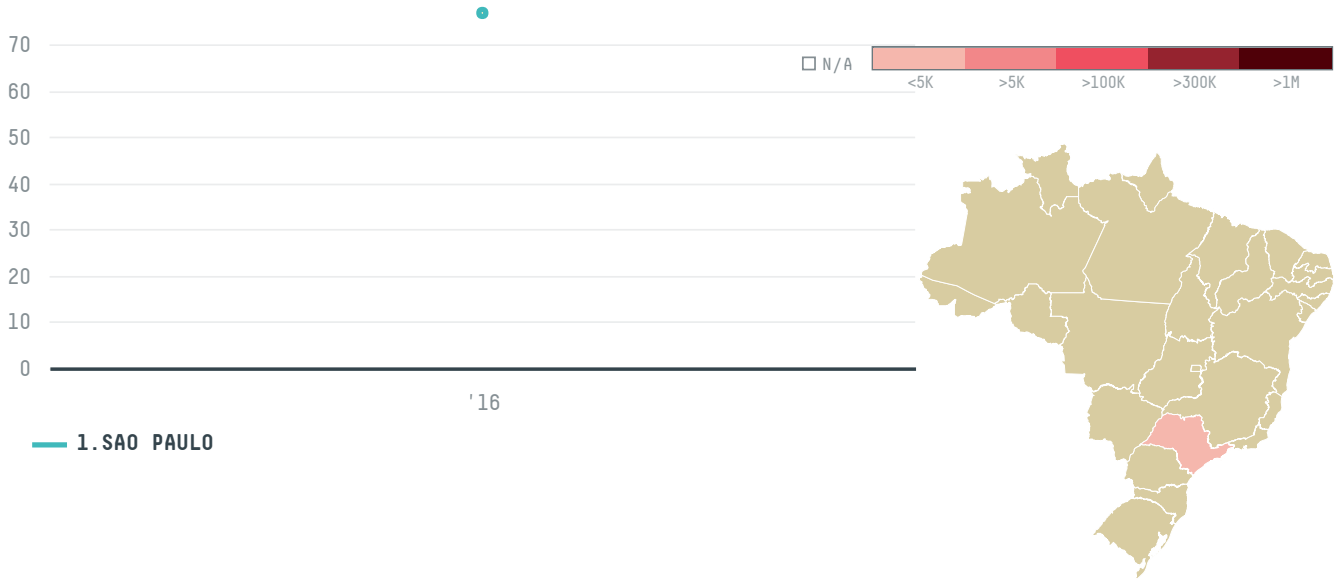

Trase is a partnership
between

In collaboration with

and many other organizations

Donors

This website uses cookies to provide you with an improved user experience. By continuing to browse this site, you consent to the use of cookies and similar technologies. Please visit our [privacy policy](#) for further details.

I AGREE