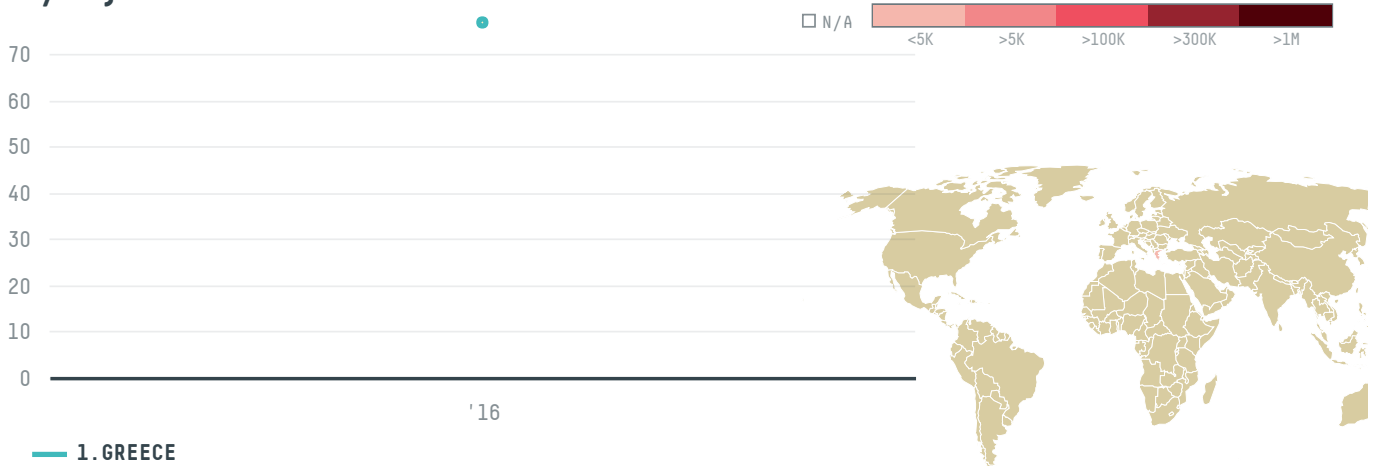

TOP DESTINATION COUNTRIES OF COFFEE IMPORTED BY SUPPLY UNIQUE SA (AL-3233/15):

This website uses cookies to provide you with an improved user experience. By continuing to browse this site, you consent to the use of cookies and similar technologies. Please visit our [privacy policy](#) for further details.

I AGREE