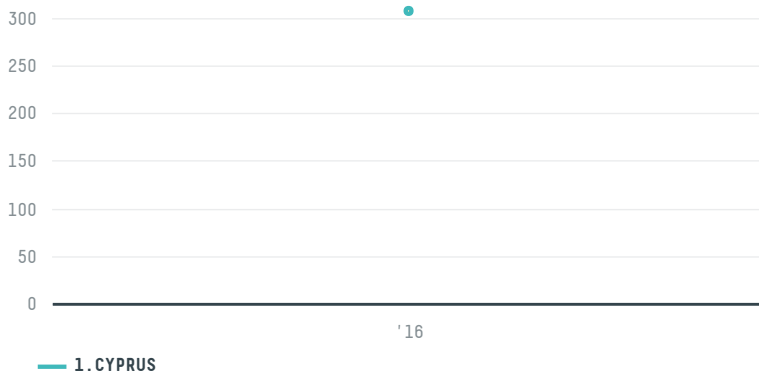

TOP DESTINATION COUNTRIES OF COFFEE IMPORTED BY KANTEENCO LIMITED (AL-061/16):