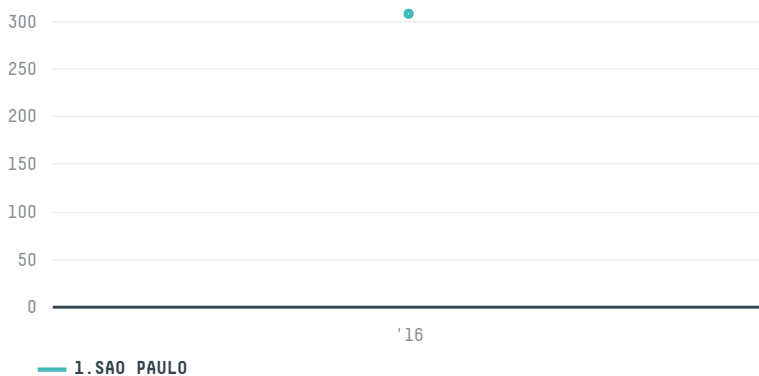

TOP DESTINATION COUNTRIES OF COFFEE IMPORTED BY KANTEENCO LIMITED (AL-061/16):