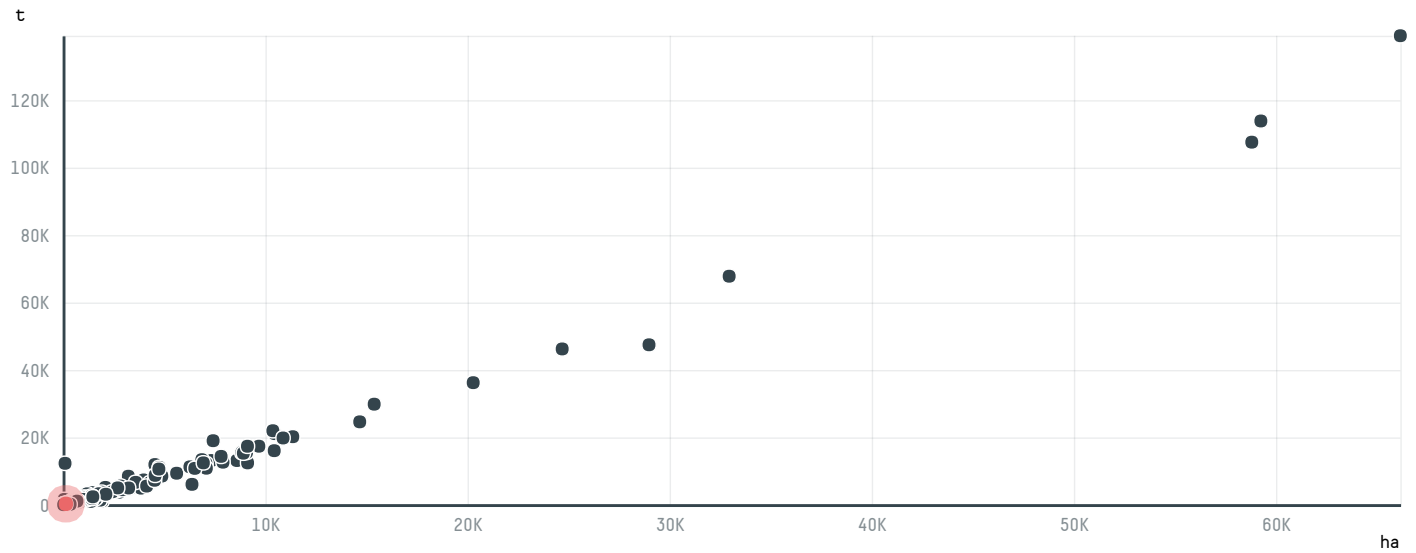

trase

KANTEENCO LIMITED (AL-061/16)

ACTIVITY COMMODITY COUNTRY YEAR
Importer **Coffee** **Brazil** **2016**

KANTEENCO LIMITED (AL-061/16) was the 396th largest importer of coffee from BRAZIL in 2016, accounting for 307 tons. As an importer, KANTEENCO LIMITED (AL-061/16) sources from 1 municipalities, or 0% of the coffee production municipalities. The main destination of the coffee imported by KANTEENCO LIMITED (AL-061/16) is CYPRUS, accounting for 100% of the total.

TOP DESTINATION COUNTRIES OF COFFEE IMPORTED BY KANTEENCO LIMITED (AL-061/16):

COMPARING COMPANIES IMPORTING COFFEE FROM BRAZIL IN 2016

Trase is a partnership between

In collaboration with

and many other organizations and individuals.