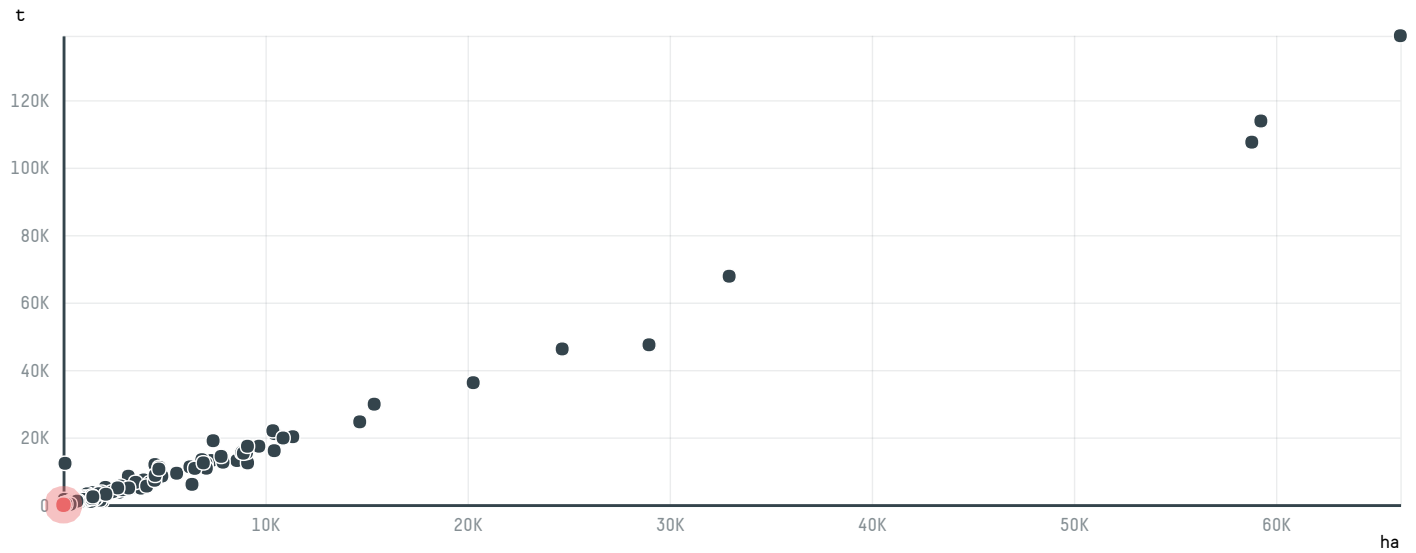

COMPARING COMPANIES IMPORTING COFFEE FROM BRAZIL IN 2016

Trase is a partnership between

In collaboration with

and many other organizations and individuals.

Donors

[Terms of Use](#) · [Privacy policy](#) · [Cookie policy](#) · [Contact us](#)