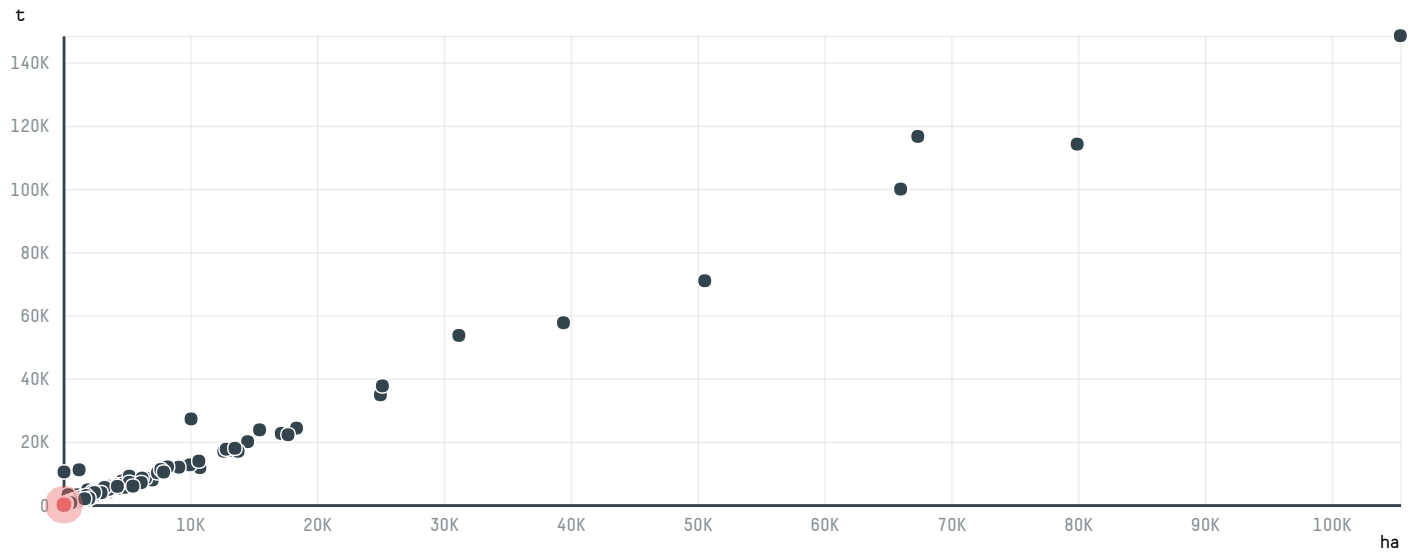

COMPARING COMPANIES IMPORTING COFFEE FROM BRAZIL IN 2015

Trase is a partnership between

In collaboration with

and many other organizations and individuals.

Donors

[Terms of Use](#) · [Privacy policy](#) · [Cookie policy](#) · [Contact us](#)