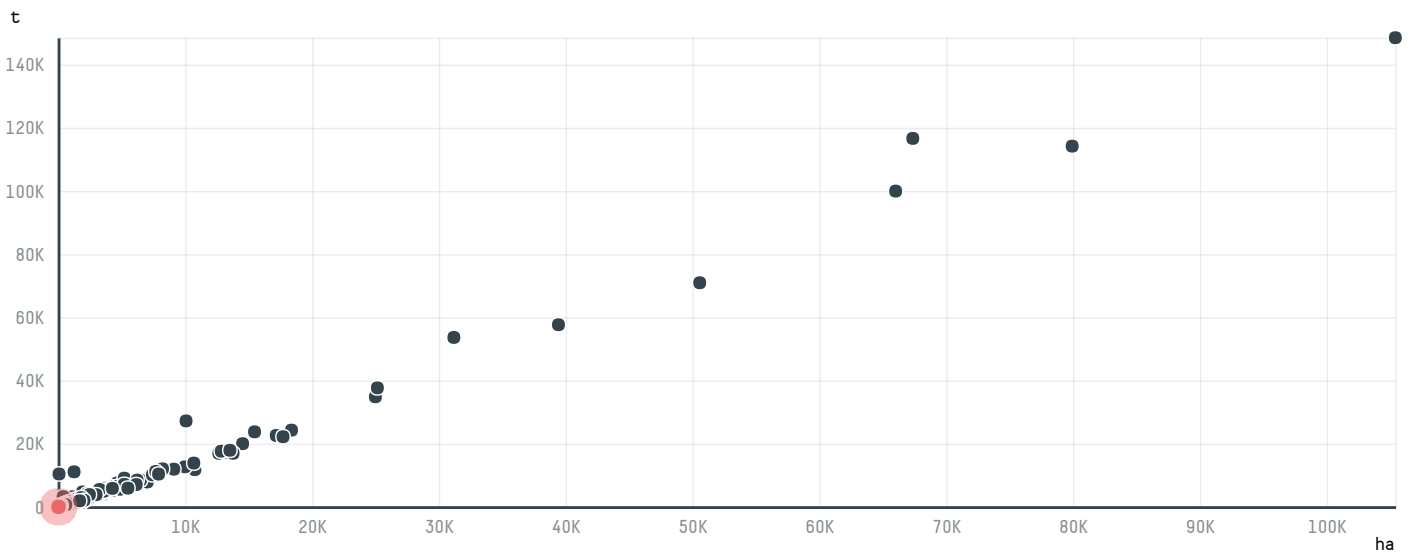

COMPARING COMPANIES IMPORTING COFFEE FROM BRAZIL IN 2015

Trase is a partnership between

In collaboration with

and many other organizations and individuals.

Donors

[Terms of Use](#) · [Privacy policy](#) · [Cookie policy](#) · [Contact us](#)

This website uses cookies to provide you with an improved user experience. By continuing to browse this site, you consent to the use of cookies and similar technologies. Please visit our [privacy policy](#) for further details.

I AGREE