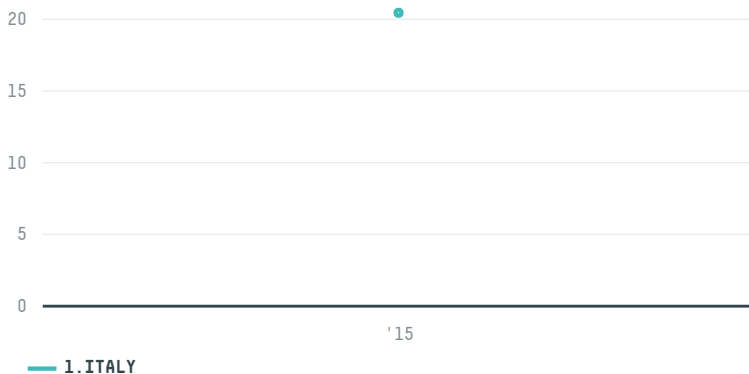

TOP DESTINATION COUNTRIES OF COFFEE IMPORTED BY AZIENTE RIUNITE CAFFE SPA (OD-008/15):