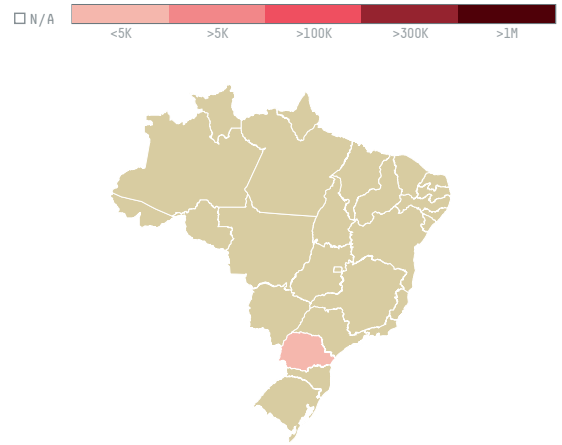

## AZIENTE RIUNITE CAFFE SPA (OD- 008/15)

ACTIVITY	COMMODITY	COUNTRY	YEAR
<b>Importer</b>	<b>Coffee</b>	<b>Brazil</b>	<b>2015</b>

AZIENTE RIUNITE CAFFE SPA (OD-008/15) was the 1366th largest importer of coffee from BRAZIL in 2015, accounting for 20 tons. As an importer, AZIENTE RIUNITE CAFFE SPA (OD-008/15) sources from 6 municipalities, or 1% of the coffee production municipalities. The main destination of the coffee imported by AZIENTE RIUNITE CAFFE SPA (OD-008/15) is ITALY, accounting for 100% of the total.

### TOP DESTINATION COUNTRIES OF COFFEE IMPORTED BY AZIENTE RIUNITE CAFFE SPA (OD-008/15):

□ N/A  <5K  >5K  >100K  >300K  >1M