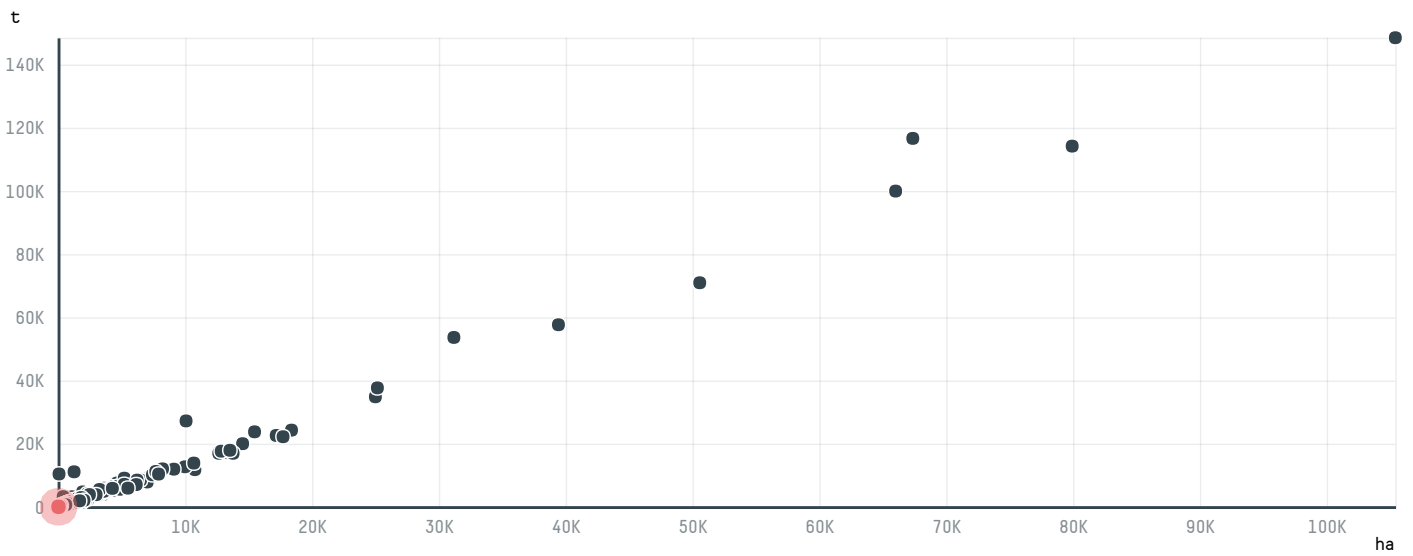

trase

AZIENTE RIUNITE CAFFE SPA (OD- 007/15)

ACTIVITY	COMMODITY	COUNTRY	YEAR
Importer	Coffee	Brazil	2015

AZIENTE RIUNITE CAFFE SPA (OD-007/15) was the 1389th largest importer of coffee from BRAZIL in 2015, accounting for 20 tons. As an importer, AZIENTE RIUNITE CAFFE SPA (OD-007/15) sources from 6 municipalities, or 1% of the coffee production municipalities. The main destination of the coffee imported by AZIENTE RIUNITE CAFFE SPA (OD-007/15) is ITALY, accounting for 100% of the total.

TOP DESTINATION COUNTRIES OF COFFEE IMPORTED BY AZIENTE RIUNITE CAFFE SPA (OD-007/15):

□ N/A <5K >5K >100K >300K >1M

COMPARING COMPANIES IMPORTING COFFEE FROM BRAZIL IN 2015

Trase is a partnership between