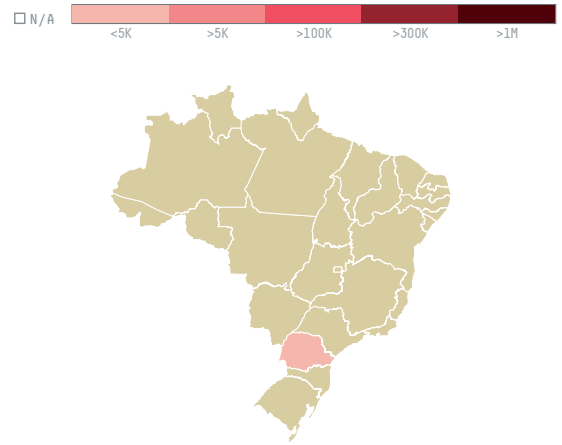

trase

AZIENTE RIUNITE CAFFE SPA (OD- 007/15)

ACTIVITY	COMMODITY	COUNTRY	YEAR
Importer	Coffee	Brazil	2015

AZIENTE RIUNITE CAFFE SPA (OD-007/15) was the 1389th largest importer of coffee from BRAZIL in 2015, accounting for 20 tons. As an importer, AZIENTE RIUNITE CAFFE SPA (OD-007/15) sources from 6 municipalities, or 1% of the coffee production municipalities. The main destination of the coffee imported by AZIENTE RIUNITE CAFFE SPA (OD-007/15) is ITALY, accounting for 100% of the total.

TOP DESTINATION COUNTRIES OF COFFEE IMPORTED BY AZIENTE RIUNITE CAFFE SPA (OD-007/15):

□ N/A <5K >5K >100K >300K >1M

COMPARING COMPANIES IMPORTING COFFEE FROM BRAZIL IN 2015

Trase is a partnership between