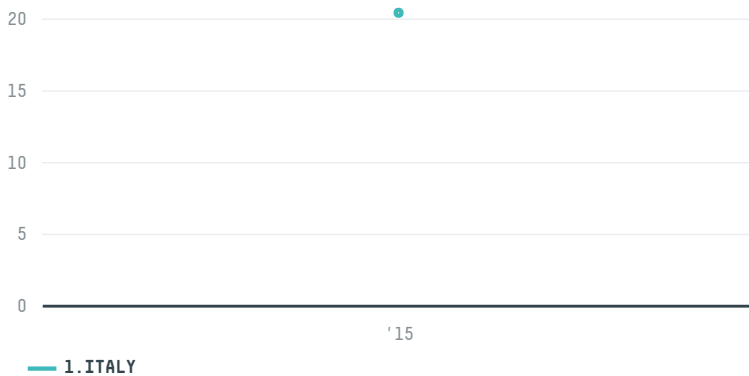

TOP DESTINATION COUNTRIES OF COFFEE IMPORTED BY AZIENTE RIUNITE CAFFE SPA (OD-007/15):